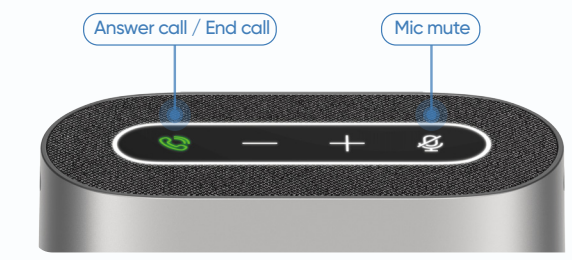

Easy to adjust volume or mute mic

Controlling your meeting quickly and easily