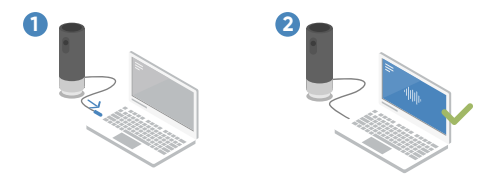

Controlling your meeting quickly and easily

All-in-One Pillar

3 in 1 design

One device to start remote meeting easily

120° super wide-angle without distortion

Greater coverage with one view

Intelligent noise reduction

Filters unwanted ambient noise in the room

Plug and play

No need to install plug-ins

All-in-One Bar

Smart auto framing

All participants always remain in the center of the image, even when someone leaves or joins.

Smart speaker tracking

Automatic focus and tracking the speaker keeps the key person in the center.

All-in-One Audio and Video Products

Quickly start a meeting with Hikvision's All-in-One Pillar or All-in-One Camera Bar, and enjoy a powerful audio and video conferencing experience without hassle. With their sleek and all-in-one design, these two products are easy to use, manage and deploy, delivering brilliant imaging and high-performance audio for a more natural and productive meeting.