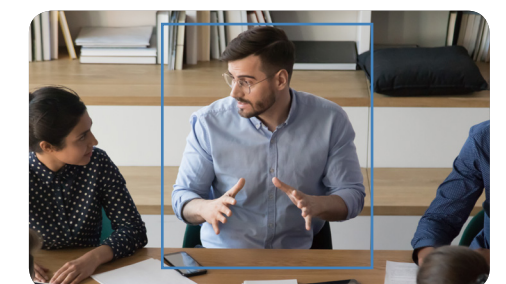

Controlling your meeting quickly and easily

All-in-One Pillar

3 in 1 design

One device to start remote meeting easily

120° super wide-angle without distortion

Greater coverage with one view

Intelligent noise reduction

Filters unwanted ambient noise in the room

Plug and play

No need to install plug-ins

All-in-One Bar

Smart auto framing

All participants always remain in the center of the image, even when someone leaves or joins.

Smart speaker tracking

Automatic focus and tracking the speaker keeps the key person in the center.

All-in-One Audio and Video Products

Quickly start a meeting with Hikvision's All-in-One Pillar or All-in-One Camera Bar, and enjoy a powerful audio and video conferencing experience without hassle. With their sleek and all-in-one design, these two products are easy to use, manage and deploy, delivering brilliant imaging and high-performance audio for a more natural and productive meeting.