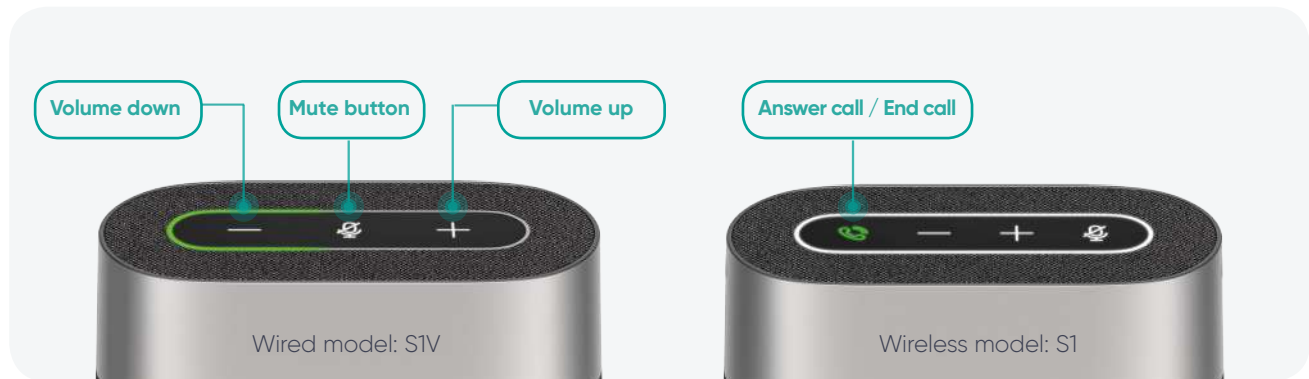

# Get connected, quickly and easily

Intuitive and easy to answer and adjust or mute volume

Hikvision Sound Cube makes it easy to adjust the volume up or down as needed, delivering crystal clear sound even at max volume level. Complex technical difficulties can ruin an otherwise simple and productive meeting. With the Sound Cube, a simple tap on the button quickly accesses meetings or ends calls instantly and seamlessly with an intuitive interface, making conferencing more productive and less stressful.

## Designed for everything you need to do

Flexible connectivity options for smart devices and PCs

Hikvision's Sound Cube easily connects to laptops, desktops, and Bluetooth-enabled smartphones or tablets. A simple plug and play setup gets your meetings started in seconds.