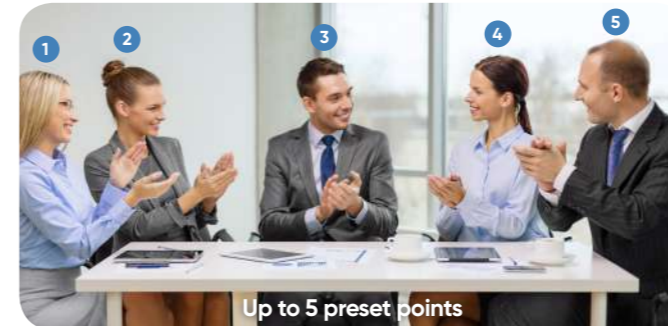

PTZ Camera

Our industry-leading PTZ Camera delivers sharp, brilliant video imaging with outstanding color even in strong backlighting – and it's designed to fit any professional setting. When set on a table, it fits perfectly in your meeting and quickly zooms in and out to capture any details. Attendees are natural-looking and the smart auto-tracking ensures they always remain in the best position on the screen.

5x Optical zoom

See clearly, near & far. Zoom in to show the meeting material details and all participants clearly.

3.1-15.5 mm motorized lens

Auto focus

One click for quick location

Quickly capture the details. The remote control can help configure and trigger preset points, quickly focusing on the speaker at the conference.

120 dB True WDR

Crisp video imaging even in a room with strong backlight. Imaging is natural and clear.