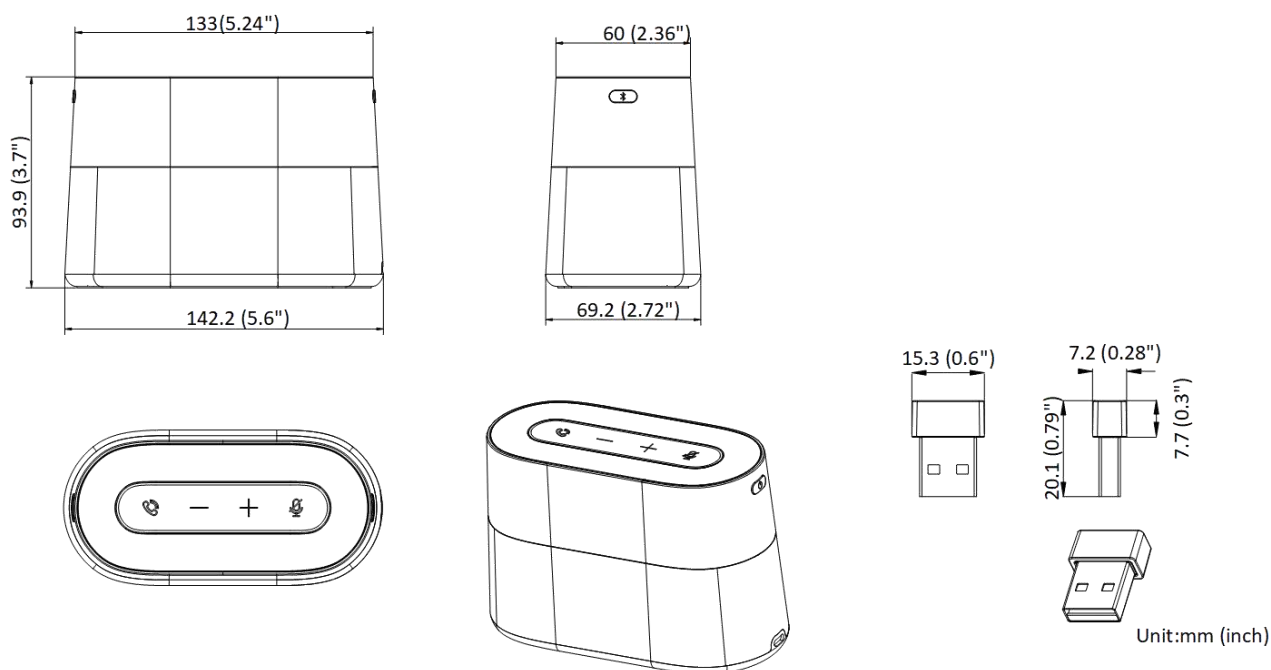

Storage Temperature	0 °C to 35 °C (32 °F to 95 °F) (less than one year)
Quick Charge Protocol	PD 3.0 Protocol
Interface	
Cable	Cable in package: type-C-to-C interface (with a type-C-to-A adapter on the cable)
Device Interface	USB Type C
Compatibility	
System Requirement	Windows XP/7/8/10/11 Android 8.1 and above version Linux 4.14 and above version macOS 10.12 and above version
General	
Power	5 VDC ± 5%, max. 4.8 W
Operating Condition	-10 °C to 45 °C (14 °F to 113 °F). Humidity 90% or less (non-condensing)
Dimension	142.2 mm × 93.9 mm × 69.2 mm (5.60" × 3.70" × 2.72")
Package Dimension	273 mm × 140 mm × 82 mm (10.75" × 5.51" × 3.23")
Weight	Approx. 645 g (1.42 lb.)
With Package Weight	Approx. 1190 g (2.62 lb.)
Color	Silver gray
Packing List	Speakerphone × 1 USB Dongle × 1 USB 3.0 cable (2 m) × 1 Quick Start Guide × 1 Storage case box × 1

▪ Available Model

DS-UAC-S1

▪ Dimension