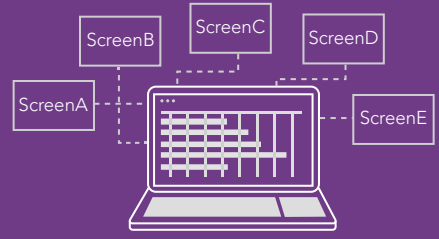

The multifunctional platform, HikCentral FocSign, enhances efficiency in ad making, enabling central management and remote maintenance functions that greatly improve operational efficiency and reduce labor costs.