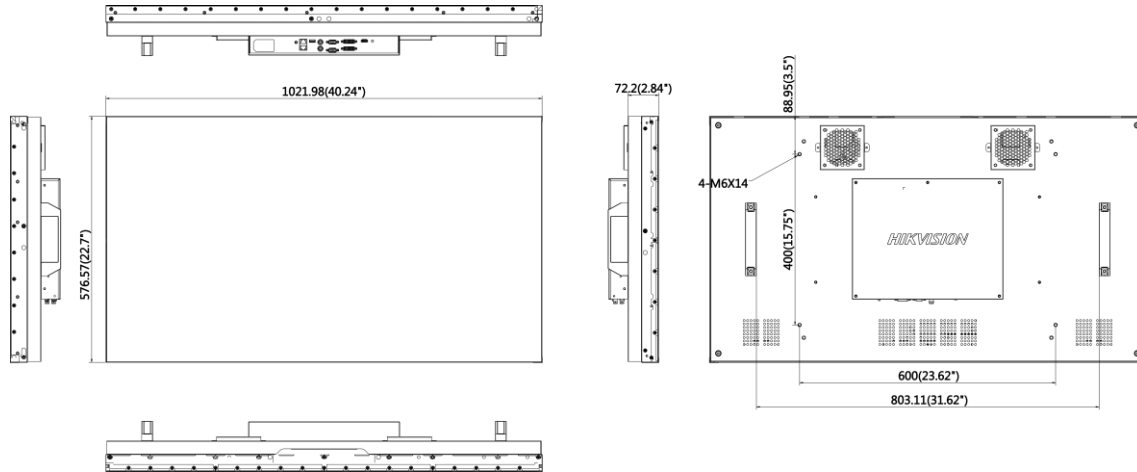

## ▪ Specification

Model		DS-D2046NL-C
<b>Product Model</b>	Product Model	DS-D2046NL-C
<b>Display</b>	Screen Size	46 inch
	Active Display Area	1018.08 (H) mm × 572.67 (V) mm
	Backlight	Direct-lit LED backlight
	Pixel Pitch	0.53 mm
	Physical Seam	3.5 mm
	Bezel Width	2.3 mm (top/left), 1.2 mm (bottom/right)
	Resolution	1920 × 1080@60 Hz (downward compatible)
	Brightness	500 cd/m <sup>2</sup>
	Viewing Angle	Horizontal 178°, vertical 178°
	Color Depth	8 bit, 16.7 M
	Contrast Ratio	3500:1
	Response Time	8 ms (G to G)
	Color Gamut	72% NTSC
Surface Treatment	Haze 25%, 2H	
<b>Interface</b>	Video & Audio Input	HDMI × 1, DVI × 1, VGA × 1, CVBS × 1, USB × 1
	Video & Audio Output	DVI × 1, VGA × 1, CVBS × 1
	Control Interface	RS232 IN × 1, RS232 OUT × 1
<b>Power</b>	Power Supply	100-240 VAC, 50/60 Hz
	Power Consumption	≤ 111 W
	Standby Consumption	≤ 0.5 W
<b>Working Environment</b>	Working Temperature	0°C to 40°C (32°F to 104°F)
	Working Humidity	20% to 90% RH (non-condensing)
	Storage Temperature	-20°C to 65°C (-4°F to 149°F)
	Storage Humidity	5% to 90% RH (non-condensing)
<b>General</b>	Casing Material	SECC
	VESA	600 (H) mm × 400 (V) mm
	Product Dimension (W × H × D)	1021.98 mm × 576.57 mm × 72.2 mm (40.24" × 22.7" × 2.84")
	Package Dimension (W × H × D)	Carton with two displays: 1214 mm × 783 mm × 414 mm (47.8" × 30.83" × 16.3") Carton with a single display: 1214 mm × 783 mm × 414 mm (47.8" × 30.83" × 16.3")
	Net Weight	18.96 ± 0.5 Kg (41.80 ± 1.1 lb) for single display
	Gross Weight	Carton with two displays: 47.12 ± 0.5 Kg (103.88 ± 1.1 lb) Carton with a single display: 25.79 ± 0.5 Kg (56.86 ± 1.1 lb)
	Packing List	LCD display × 1, power cable × 1, network cable × 1, screw × 4, installation instruction × 1, remote control × 1, IR receiver × 1, CD-ROM × 1, RS-232 converter × 1

## Dimension