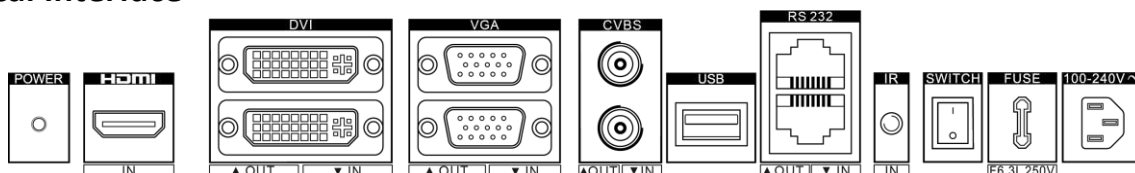

▪ Physical Interface

Interface	Description	Interface	Description
POWER	Power indicator	HDMI IN	HDMI input interface
DVI OUT	DVI-I output interface for digital signals	DVI IN	DVI-I input interface for digital signals
VGA OUT	VGA output interface for analog signals	VGA IN	VGA input interface for analog signals
CVBS OUT	CVBS output interface for signals	CVBS IN	CVBS input interface for signals