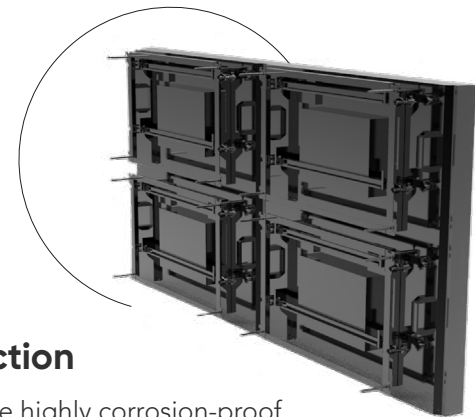

Durable protection

Hikvision LCDs feature highly corrosion-proof brackets and quality construction for enhanced durability & protection. Moreover, clear wiring on the back side brings more convenience to installation and maintenance.