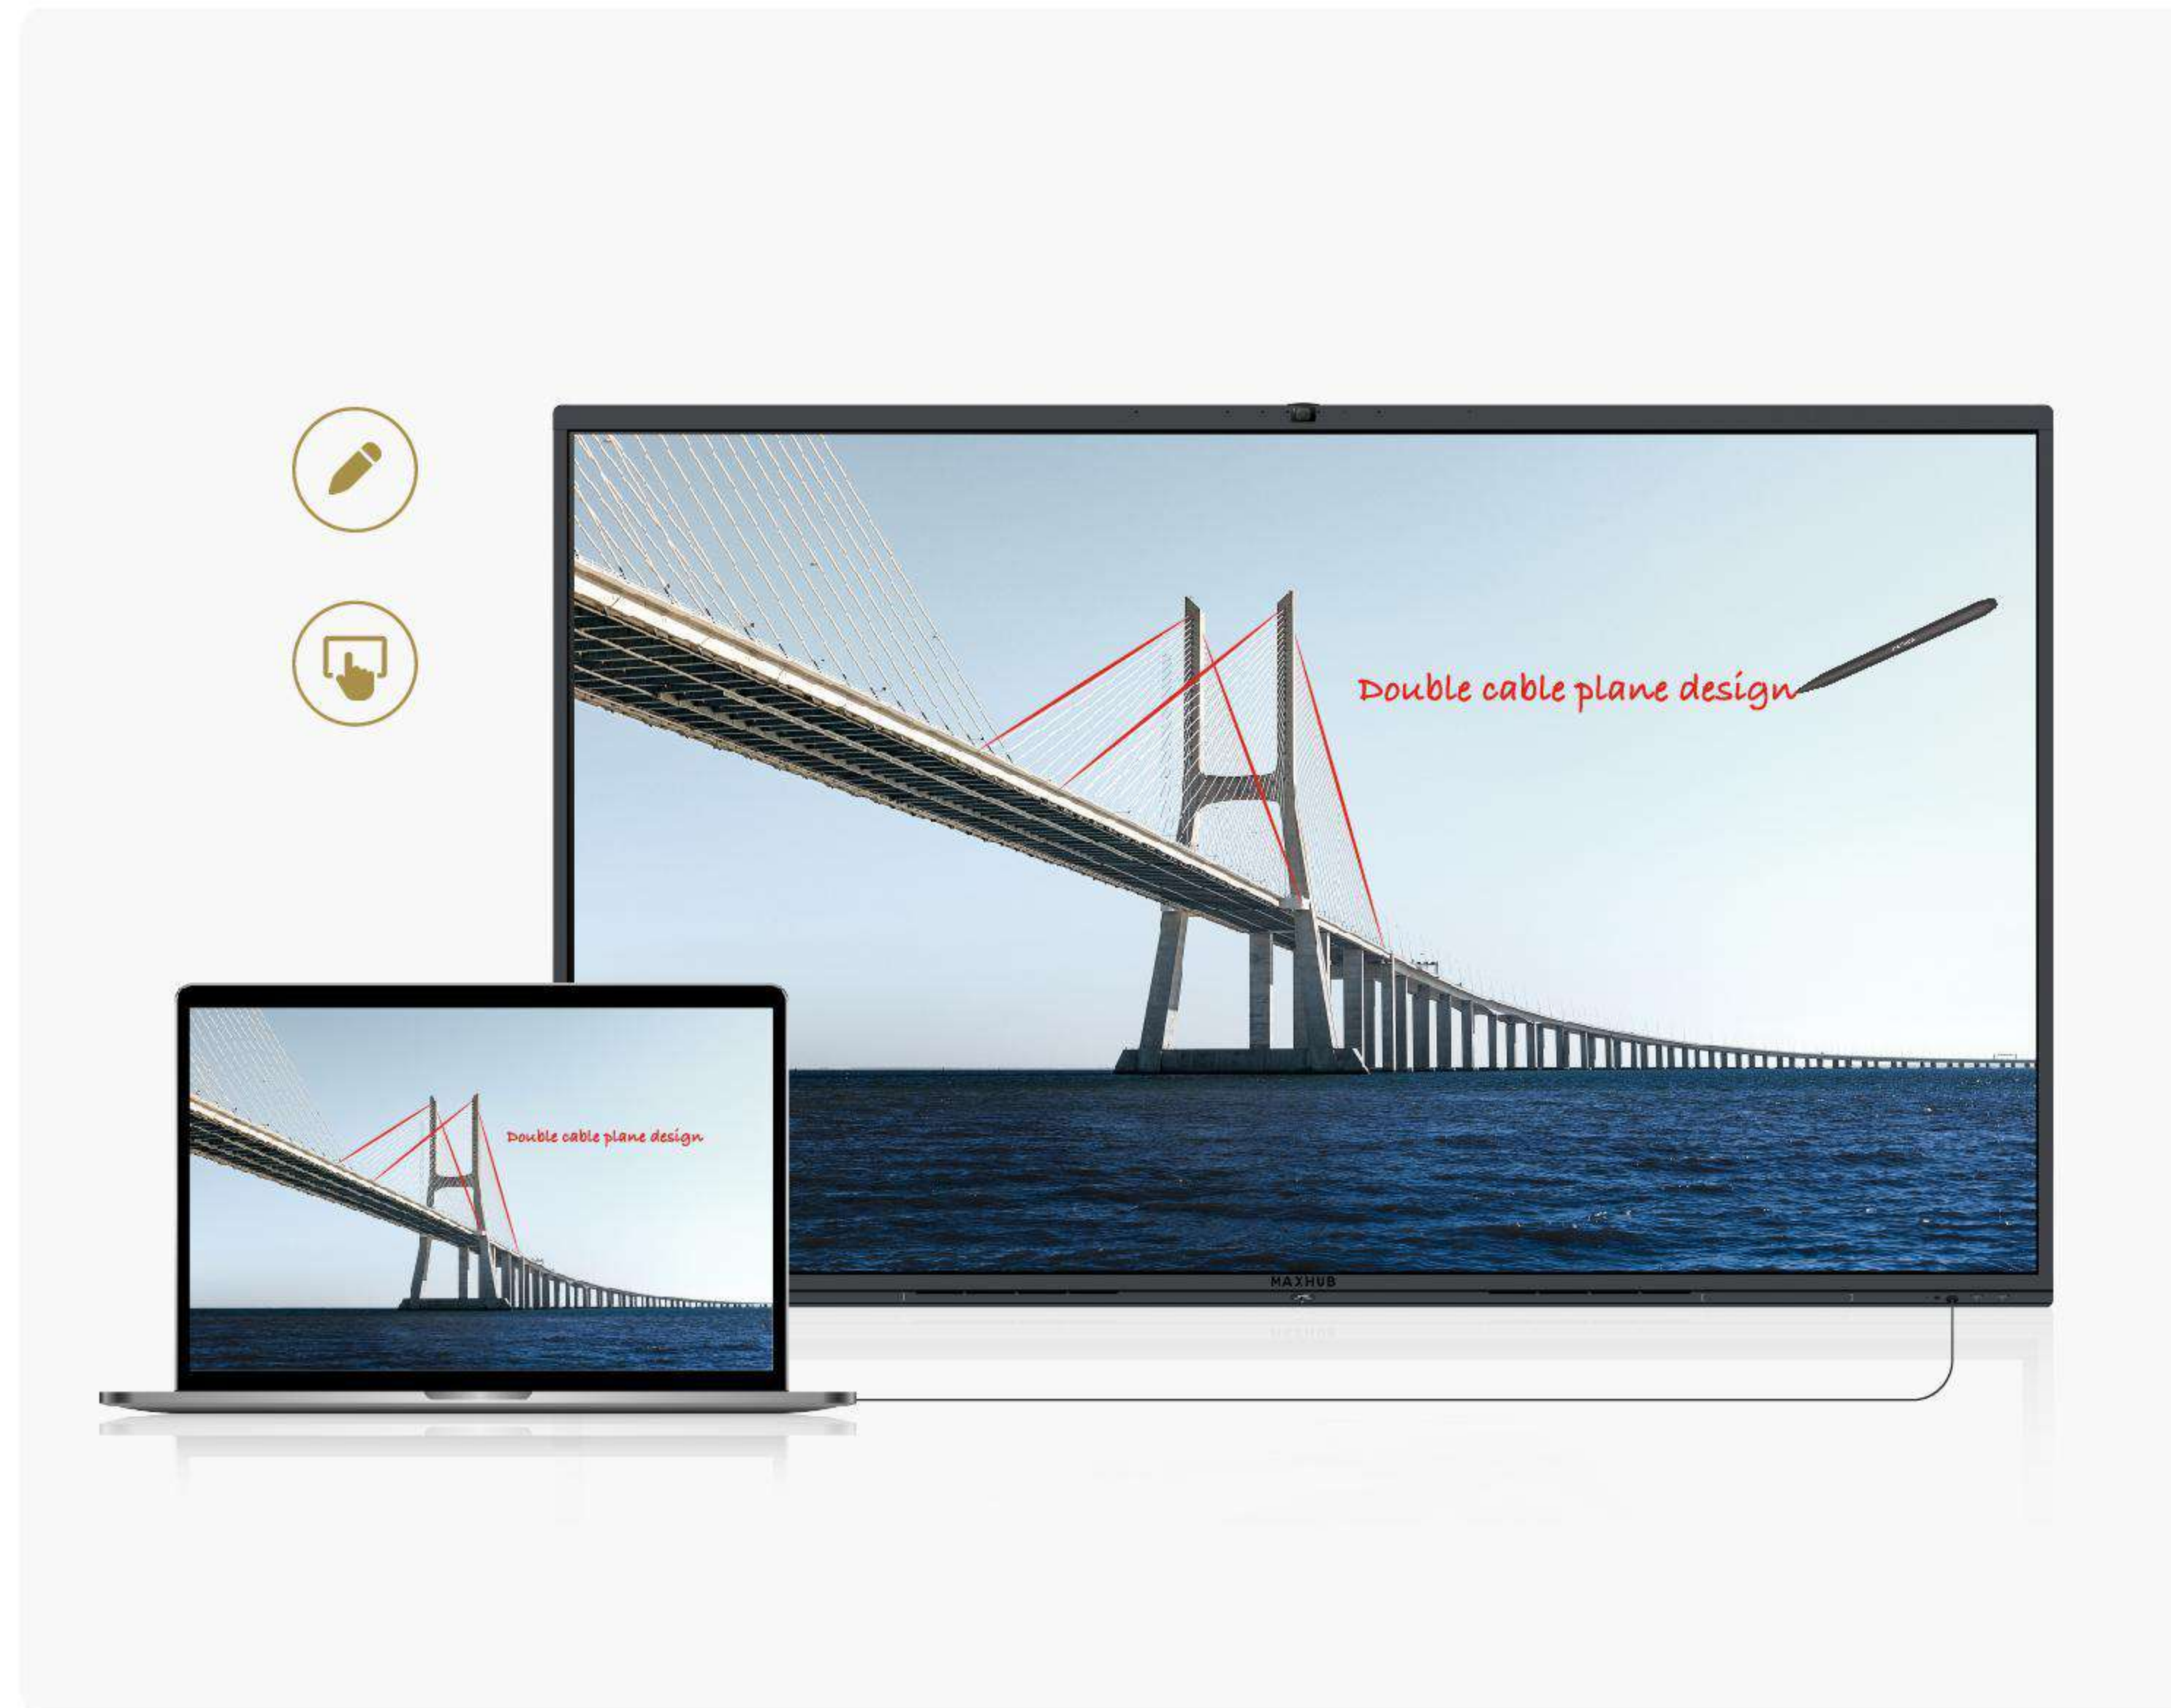

Control Your Devices Through The Touchscreen

No more back and forth from your seat during presentations – project content via your laptop directly to the display and operate your laptop using the touchscreen display.