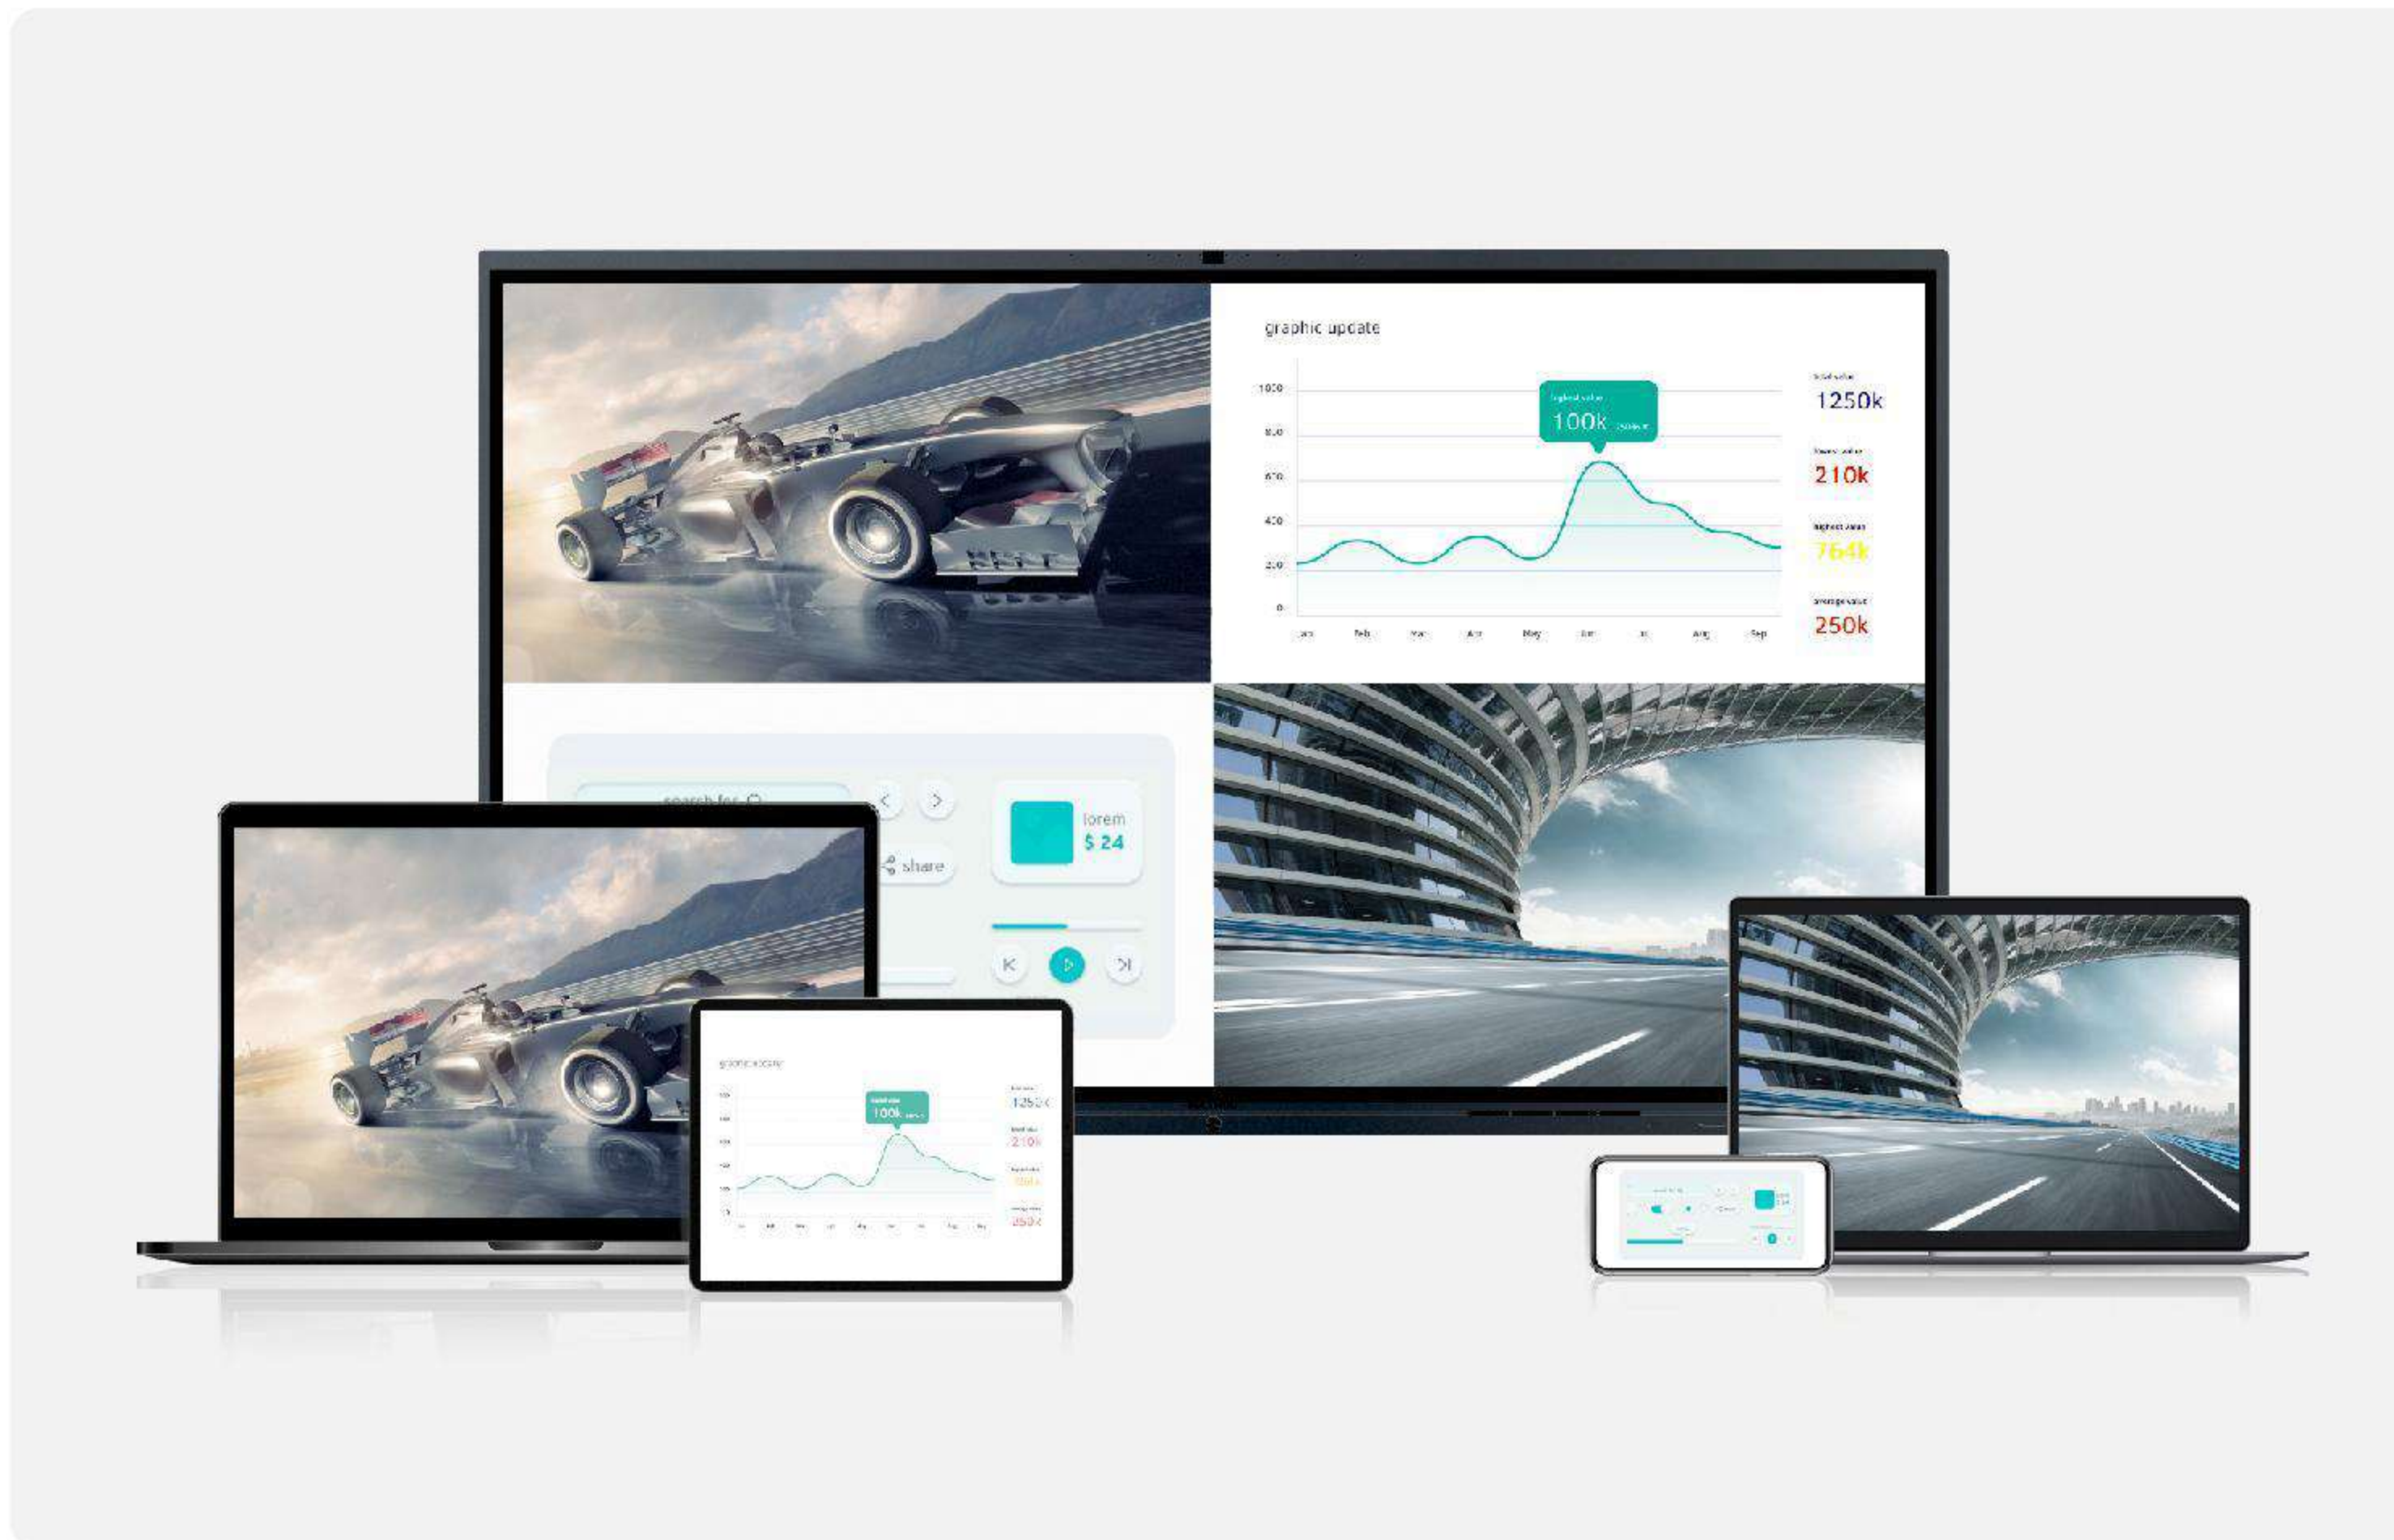

Using MAXHUB Share, screen-share wirelessly from up to 4 devices simultaneously. The V6 Classic Series' low latency preserves its 4K resolution, maintaining critical detail while enhancing the visual experience.

The V6 Classic Series allows for greater flexibility during presentations – turn pages and annotate directly on the touchscreen or manage the panel from your own device while seated.