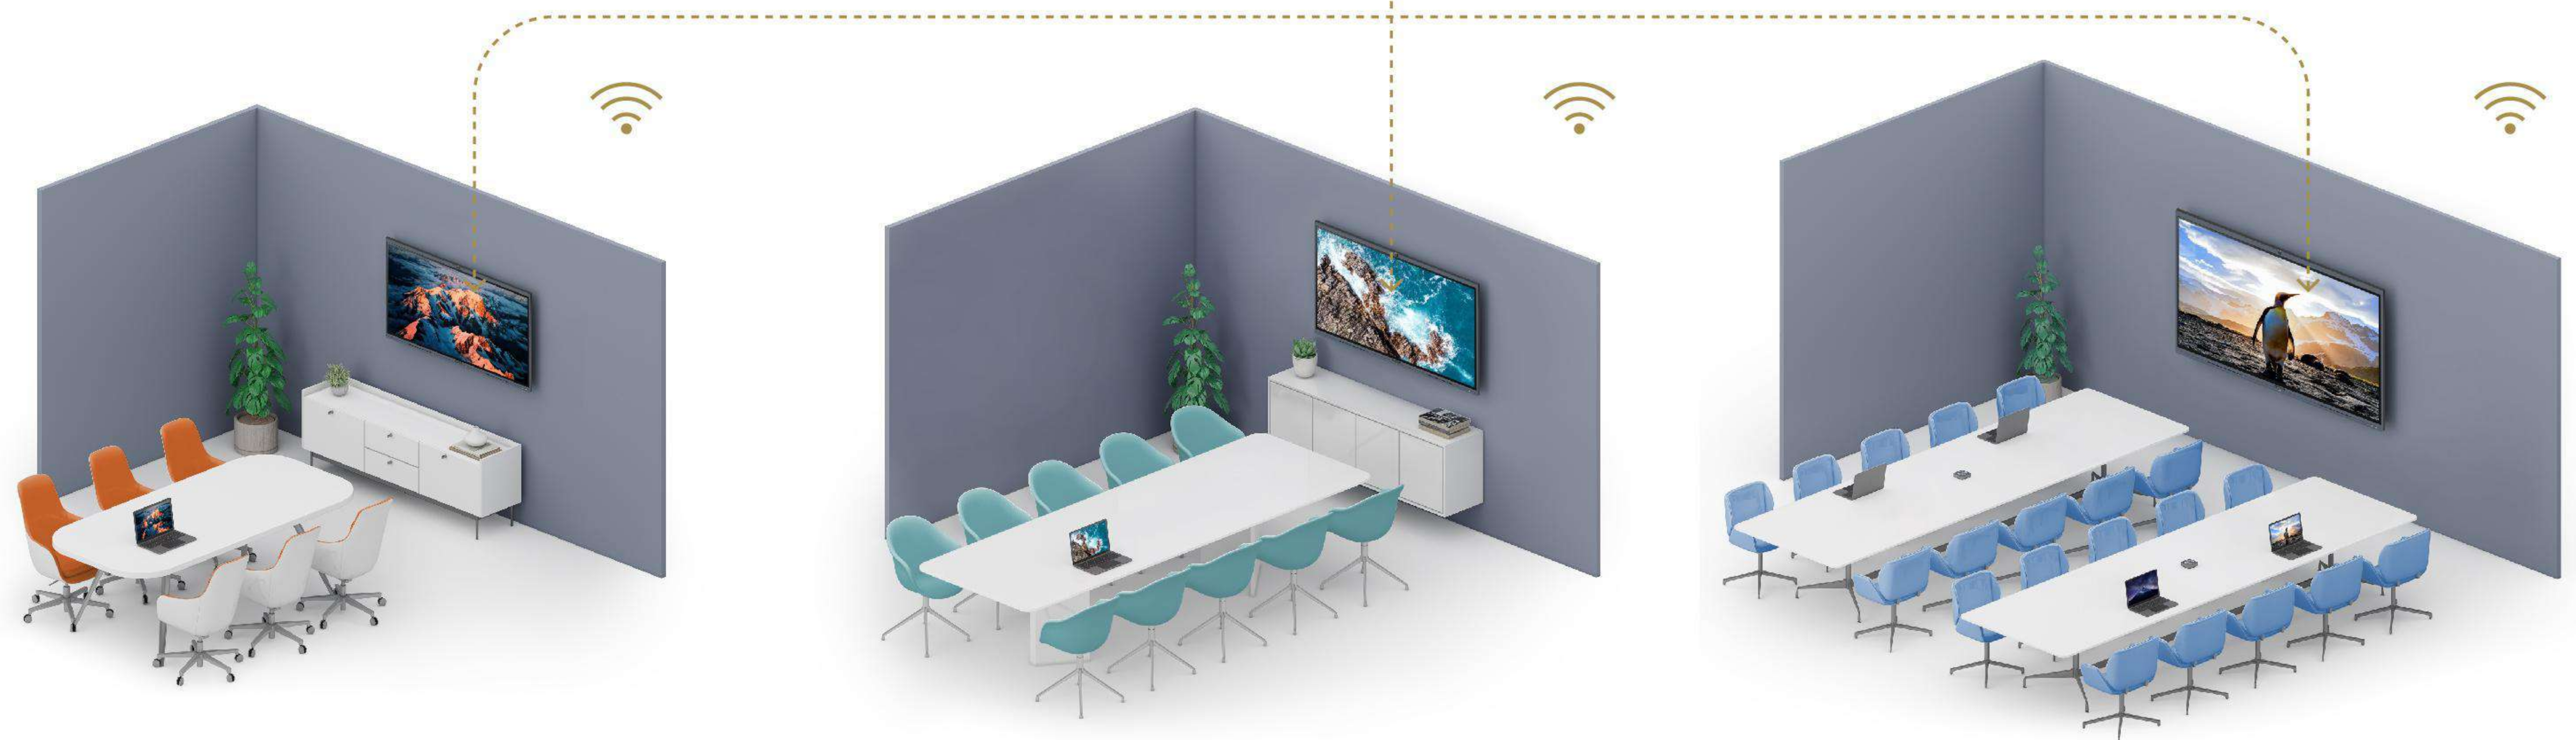

Wired screen-sharing requires just one Type-C cable – it's that easy.

Control Your Devices Through The Touchscreen

No more back and forth from your seat during presentations – project content via your laptop directly to the display and operate your laptop using the touchscreen display.

Bring Your Own Device (BYOD)

Access the panel's camera, microphone, and speakers directly when you start a meeting from your laptop.

Prioritizing Healthcare

Antibacterial glass, antibacterial passive styluses, and an antibacterial power button keeps you safe.

Instant Device Access and Management

IT teams can easily access and manage all MAXHUB devices instantly through the cloud.

Remotely update device firmware, turn the screen on/off, install apps, deliver a message to all panels, and more using the pre-installed MAXHUB device-management app.

Effortless Access with MAXHUB OS 6.0

MAXHUB OS 6.0 provides easy access to whiteboarding, video conferencing apps, and wireless projection. Users can personalize the customizable homepage for a tailored user experience, and join a scheduled meeting with just one click thanks to the integrated calendar design.