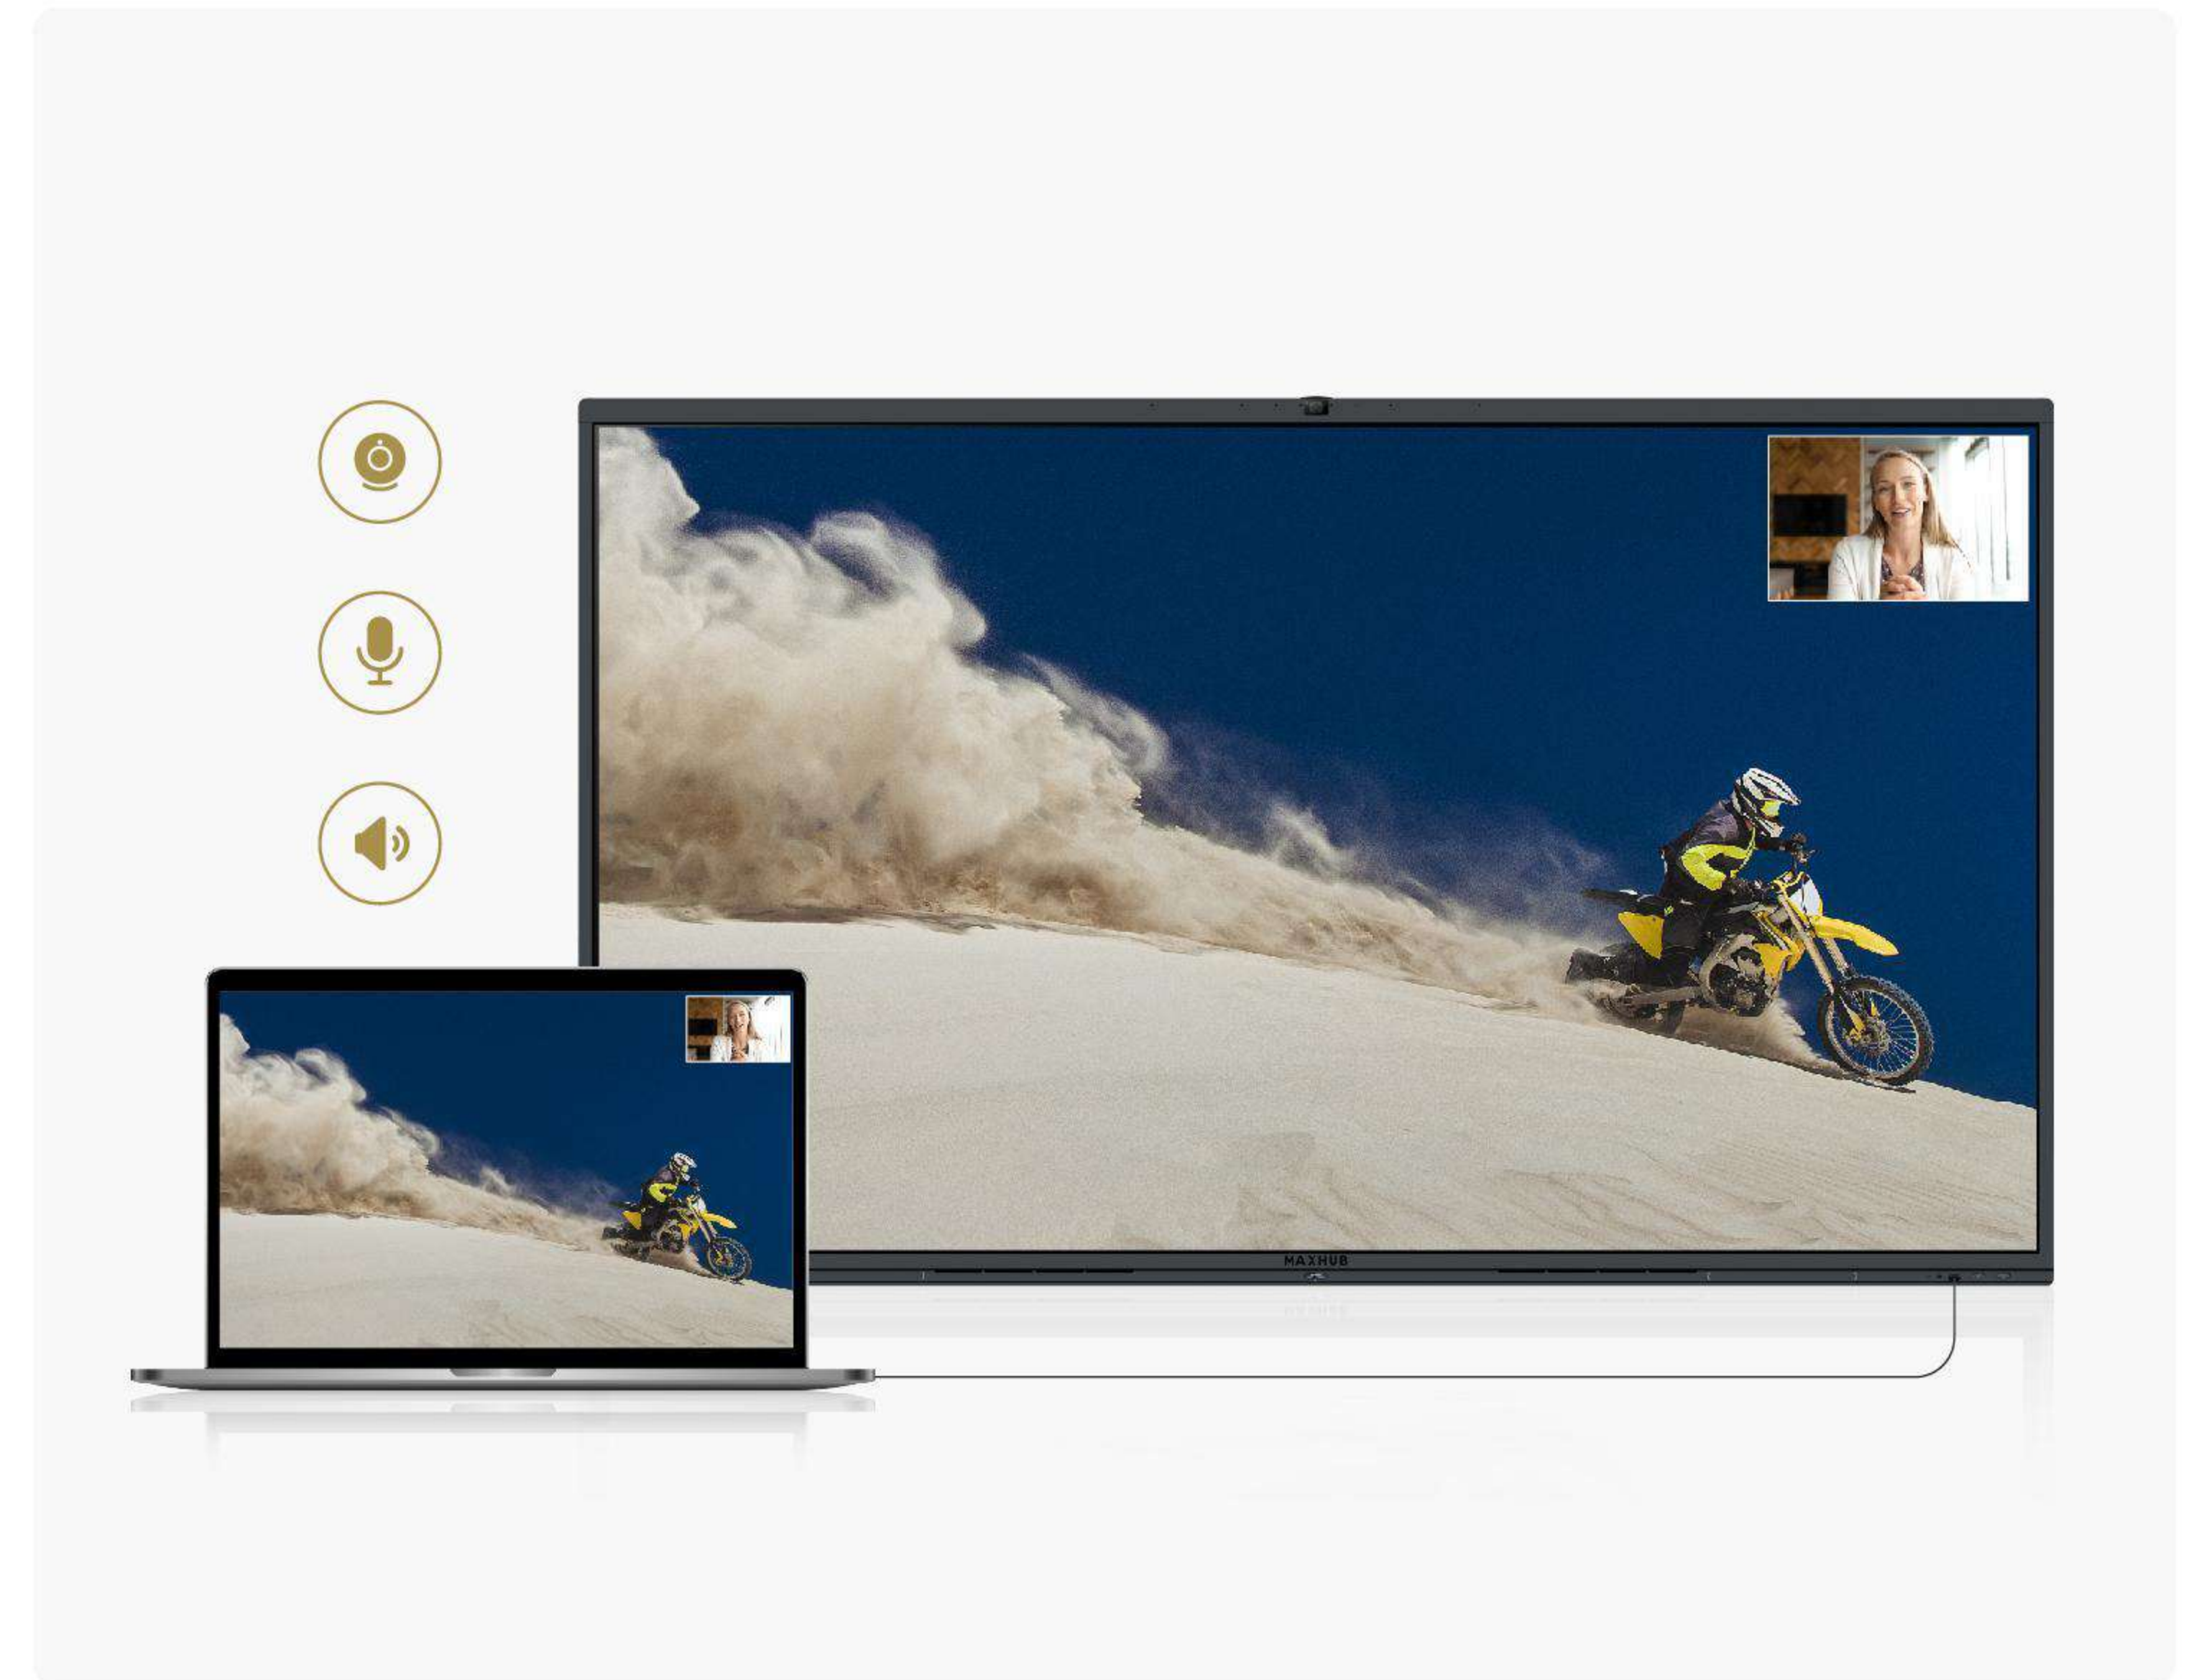

Bring Your Own Device (BYOD)

Access the panel's camera, microphone, and speakers directly when you start a meeting from your laptop.