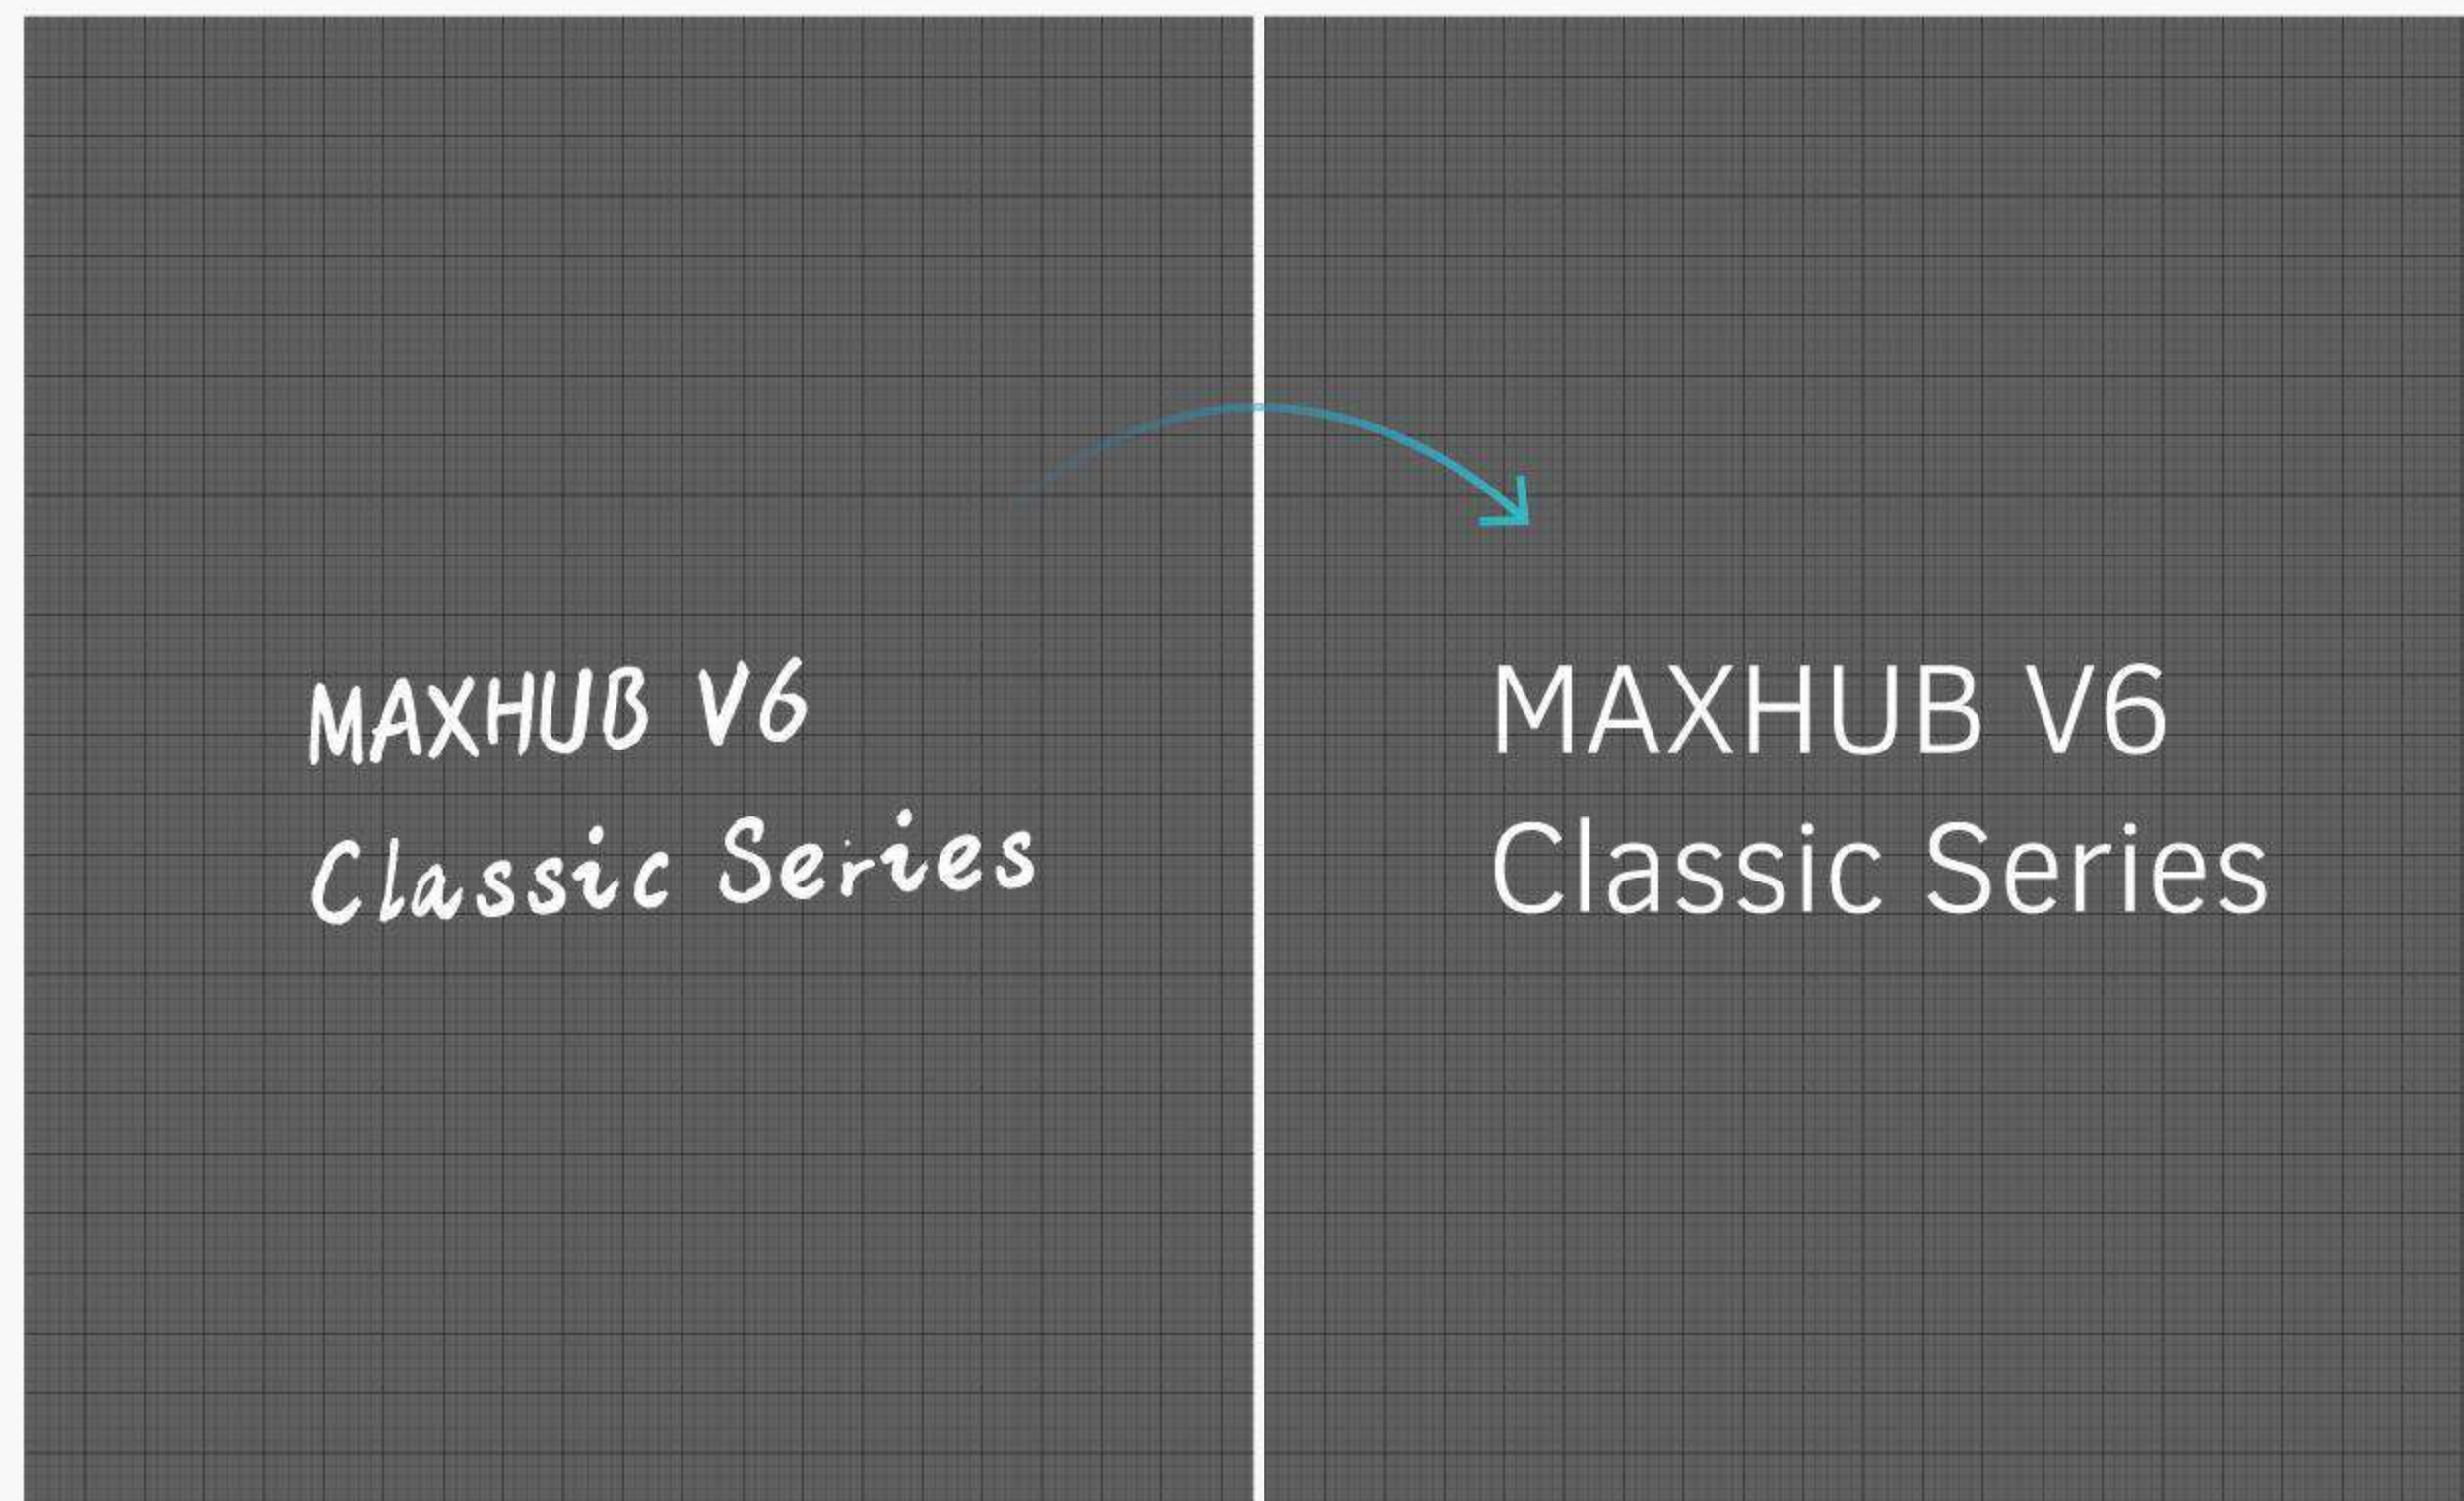

Efficient, Inspired Brainstorming

Start the whiteboard with just one click and dive into creative, efficient brainstorming. Equipped with 20 touch points, the device supports two people writing simultaneously and comes with a variety of pre-installed graphic templates.

Smart Optical Character Recognition (OCR) technology allows you to easily convert handwritten text to print.