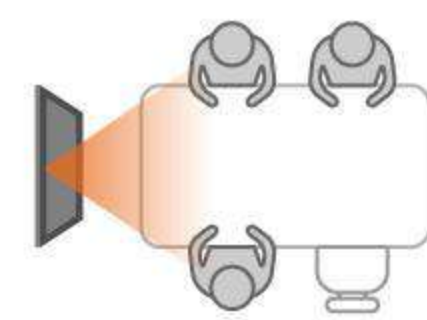

Experience next-level video conferencing with a wide field of vision, and crystal-clear, amplified audio. Thanks to auto-framing, the V6 Classic Series intuitively adjusts to the number of meeting participants and their location.

Sony 1/2-inch Sensor 92° HFOV WDR Dynamic Anti-Backlight

The newly upgraded 48MP camera ensures crisp detail during multi-participant video conferencing, while its 92° HFOV ultra-wide-angle lens expands the field of view to achieve a panoramic perspective. WDR Dynamic Anti-Backlight technology maintains ideal lighting contrast, preserving image clarity even under extreme lighting conditions.

Auto-Framing

With auto-framing, the display automatically adjusts to achieve the best angle based on the number of participants and their location, so it feels like a face-to-face interaction.

Speaker-Tracking