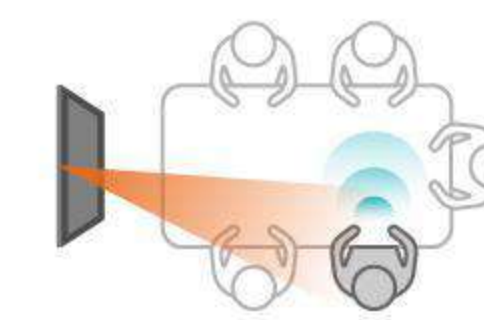

Speaker-Tracking

Using speaker-tracking technology, 8 microphones locate the sound source in real time, ensuring the speaker is always the center of attention.