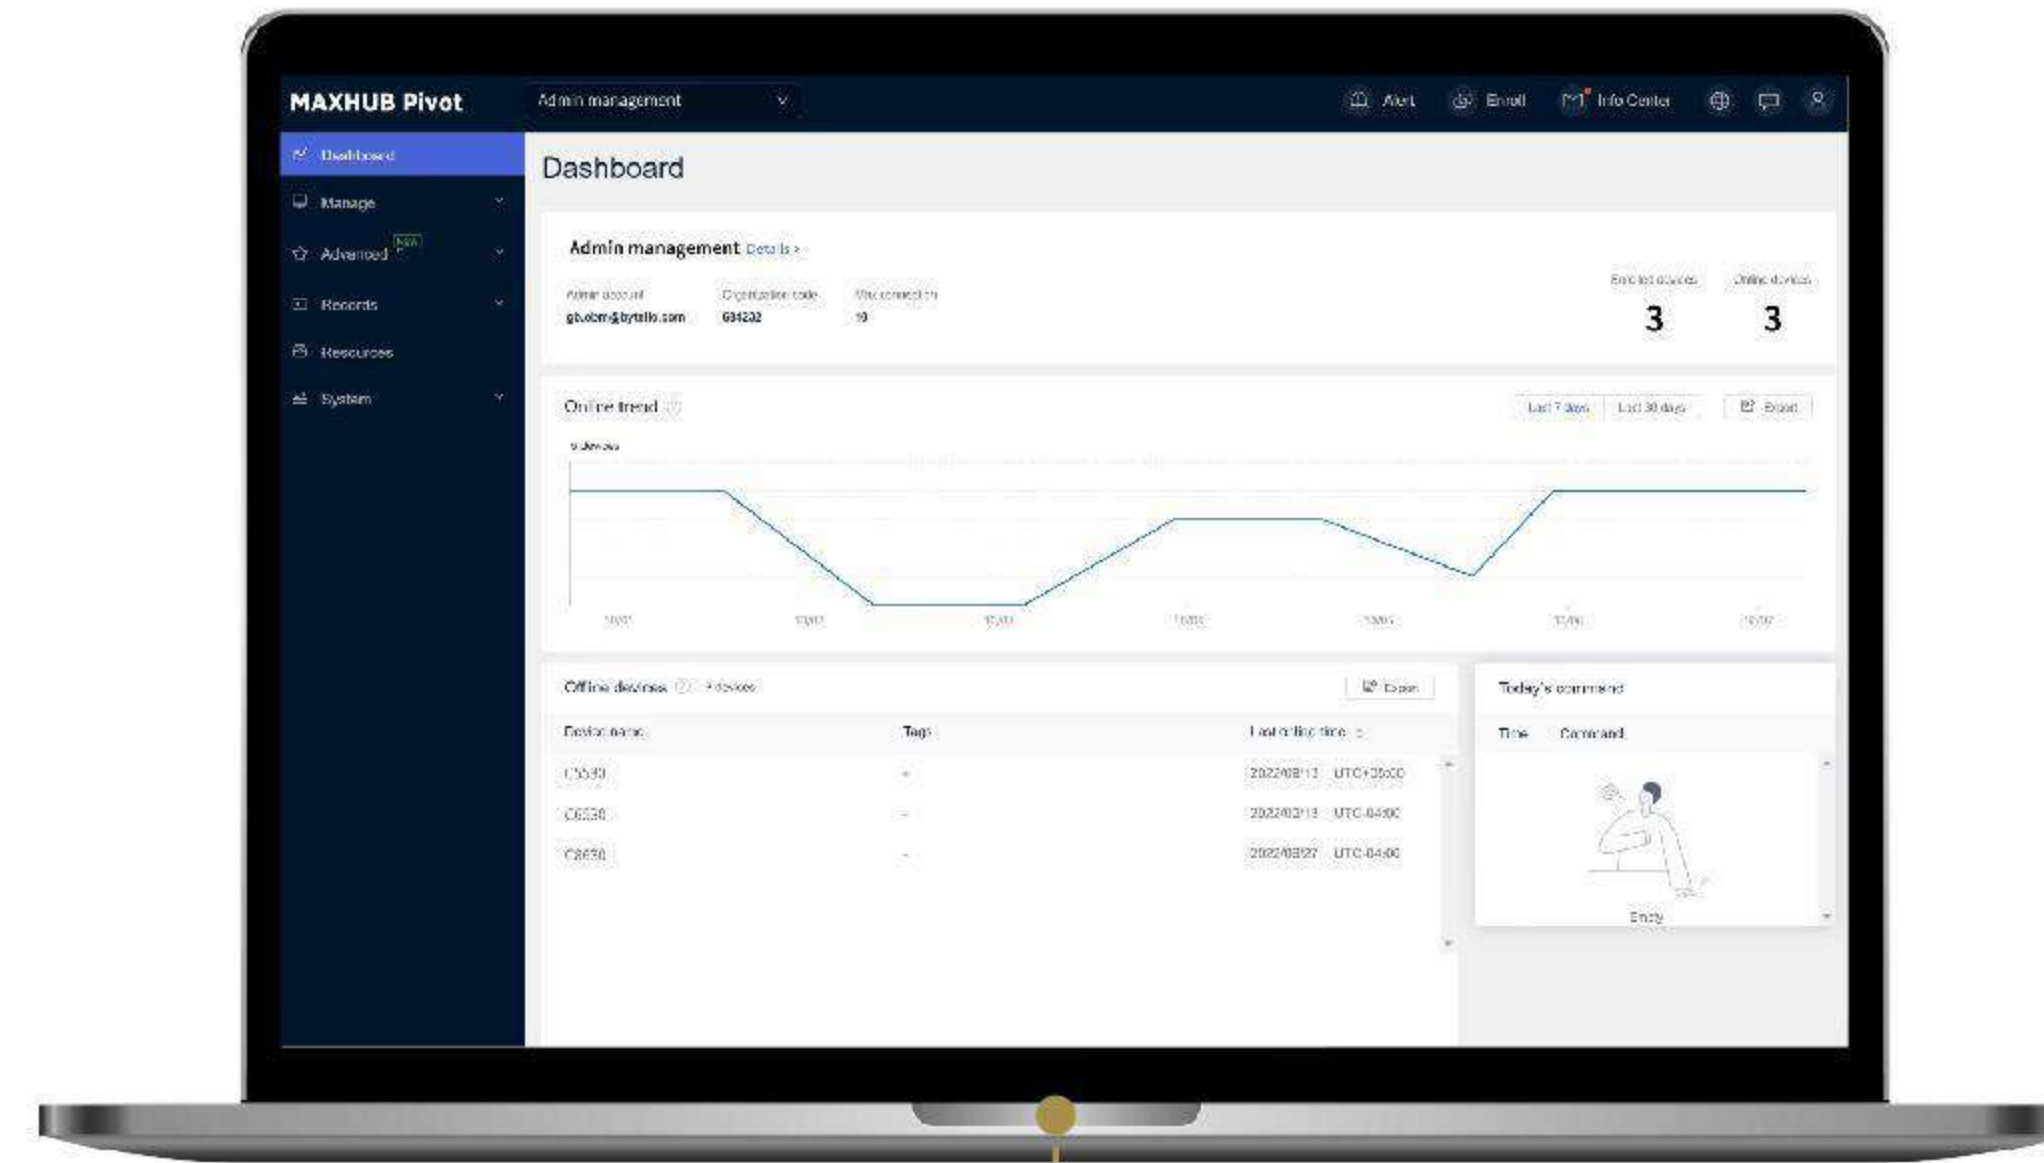

Bring Your Own Device (BYOD)

Access the panel's camera, microphone, and speakers directly when you start a meeting from your laptop.

Prioritizing Healthcare

Antibacterial glass, antibacterial passive styluses, and an antibacterial power button keeps you safe.

Instant Device Access and Management

IT teams can easily access and manage all MAXHUB devices instantly through the cloud.

Remotely update device firmware, turn the screen on/off, install apps, deliver a message to all panels, and more using the pre-installed MAXHUB device-management app.

Effortless Access with MAXHUB OS 6.0

MAXHUB OS 6.0 provides easy access to whiteboarding, video conferencing apps, and wireless projection. Users can personalize the customizable homepage for a tailored user experience, and join a scheduled meeting with just one click thanks to the integrated calendar design.