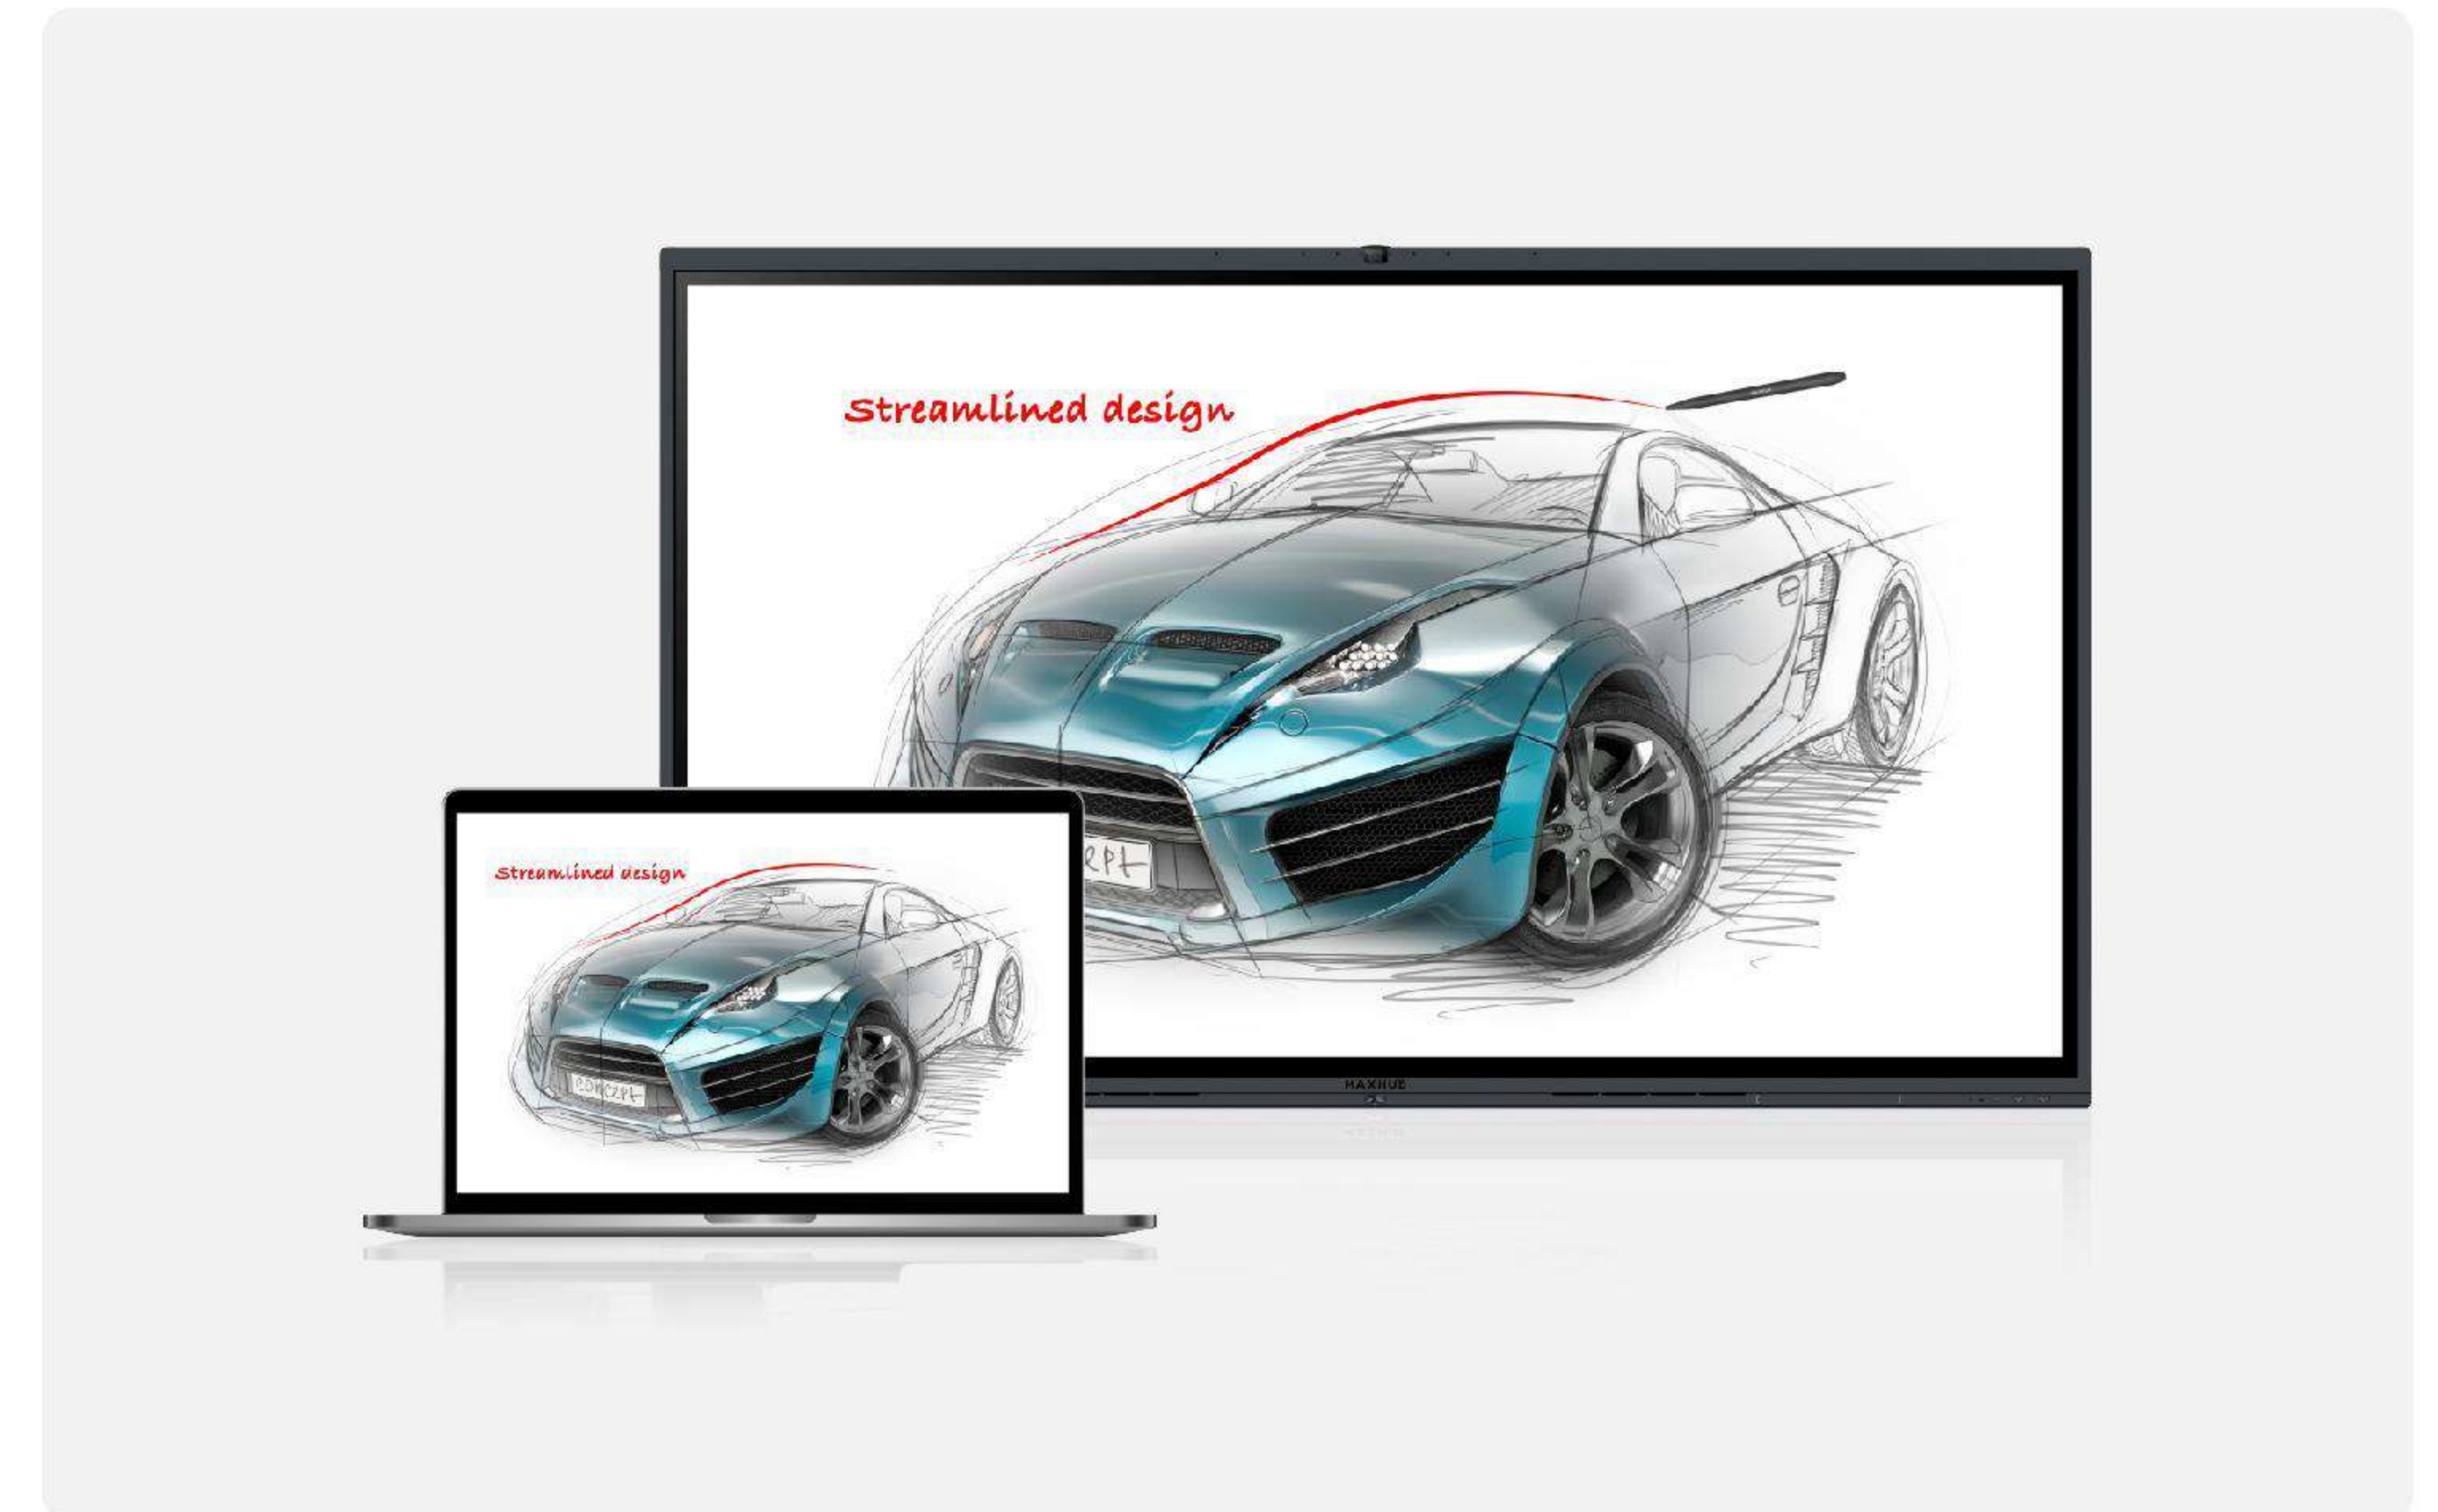

Using MAXHUB Share, screen-share wirelessly from up to 4 devices simultaneously. The V6 Classic Series' low latency preserves its 4K resolution, maintaining critical detail while enhancing the visual experience.

The V6 Classic Series allows for greater flexibility during presentations – turn pages and annotate directly on the touchscreen or manage the panel from your own device while seated.