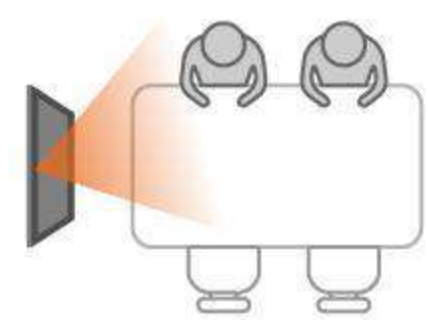

Auto-Framing

With auto-framing, the display automatically adjusts to achieve the best angle based on the number of participants and their location, so it feels like a face-to-face interaction.