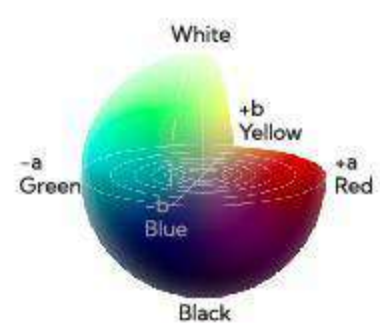

Distinguish Every Detail in Ultra-HD

Experience 1.07 billion colors in brilliant detail with high-color gamut and ultra-HD, 4K display, promising a professional-grade image quality. Zero-bonding technology effectively reduces air refraction and parallax for enhanced visual clarity.

View Vibrant Deep Colors

90% NTSC high-color gamut, compatible with a variety of color spaces. The V6 Classic Series offers color gamut restoration across a variety of formats, including presentations, printed documents, and video clips.

Vivid Imagery with $\Delta E \leq 2$ high-color-accuracy Display

Pre-calibrated before delivery to restore the original color and achieve professional-grade imagery.

Advanced, Intuitive Video Conferencing