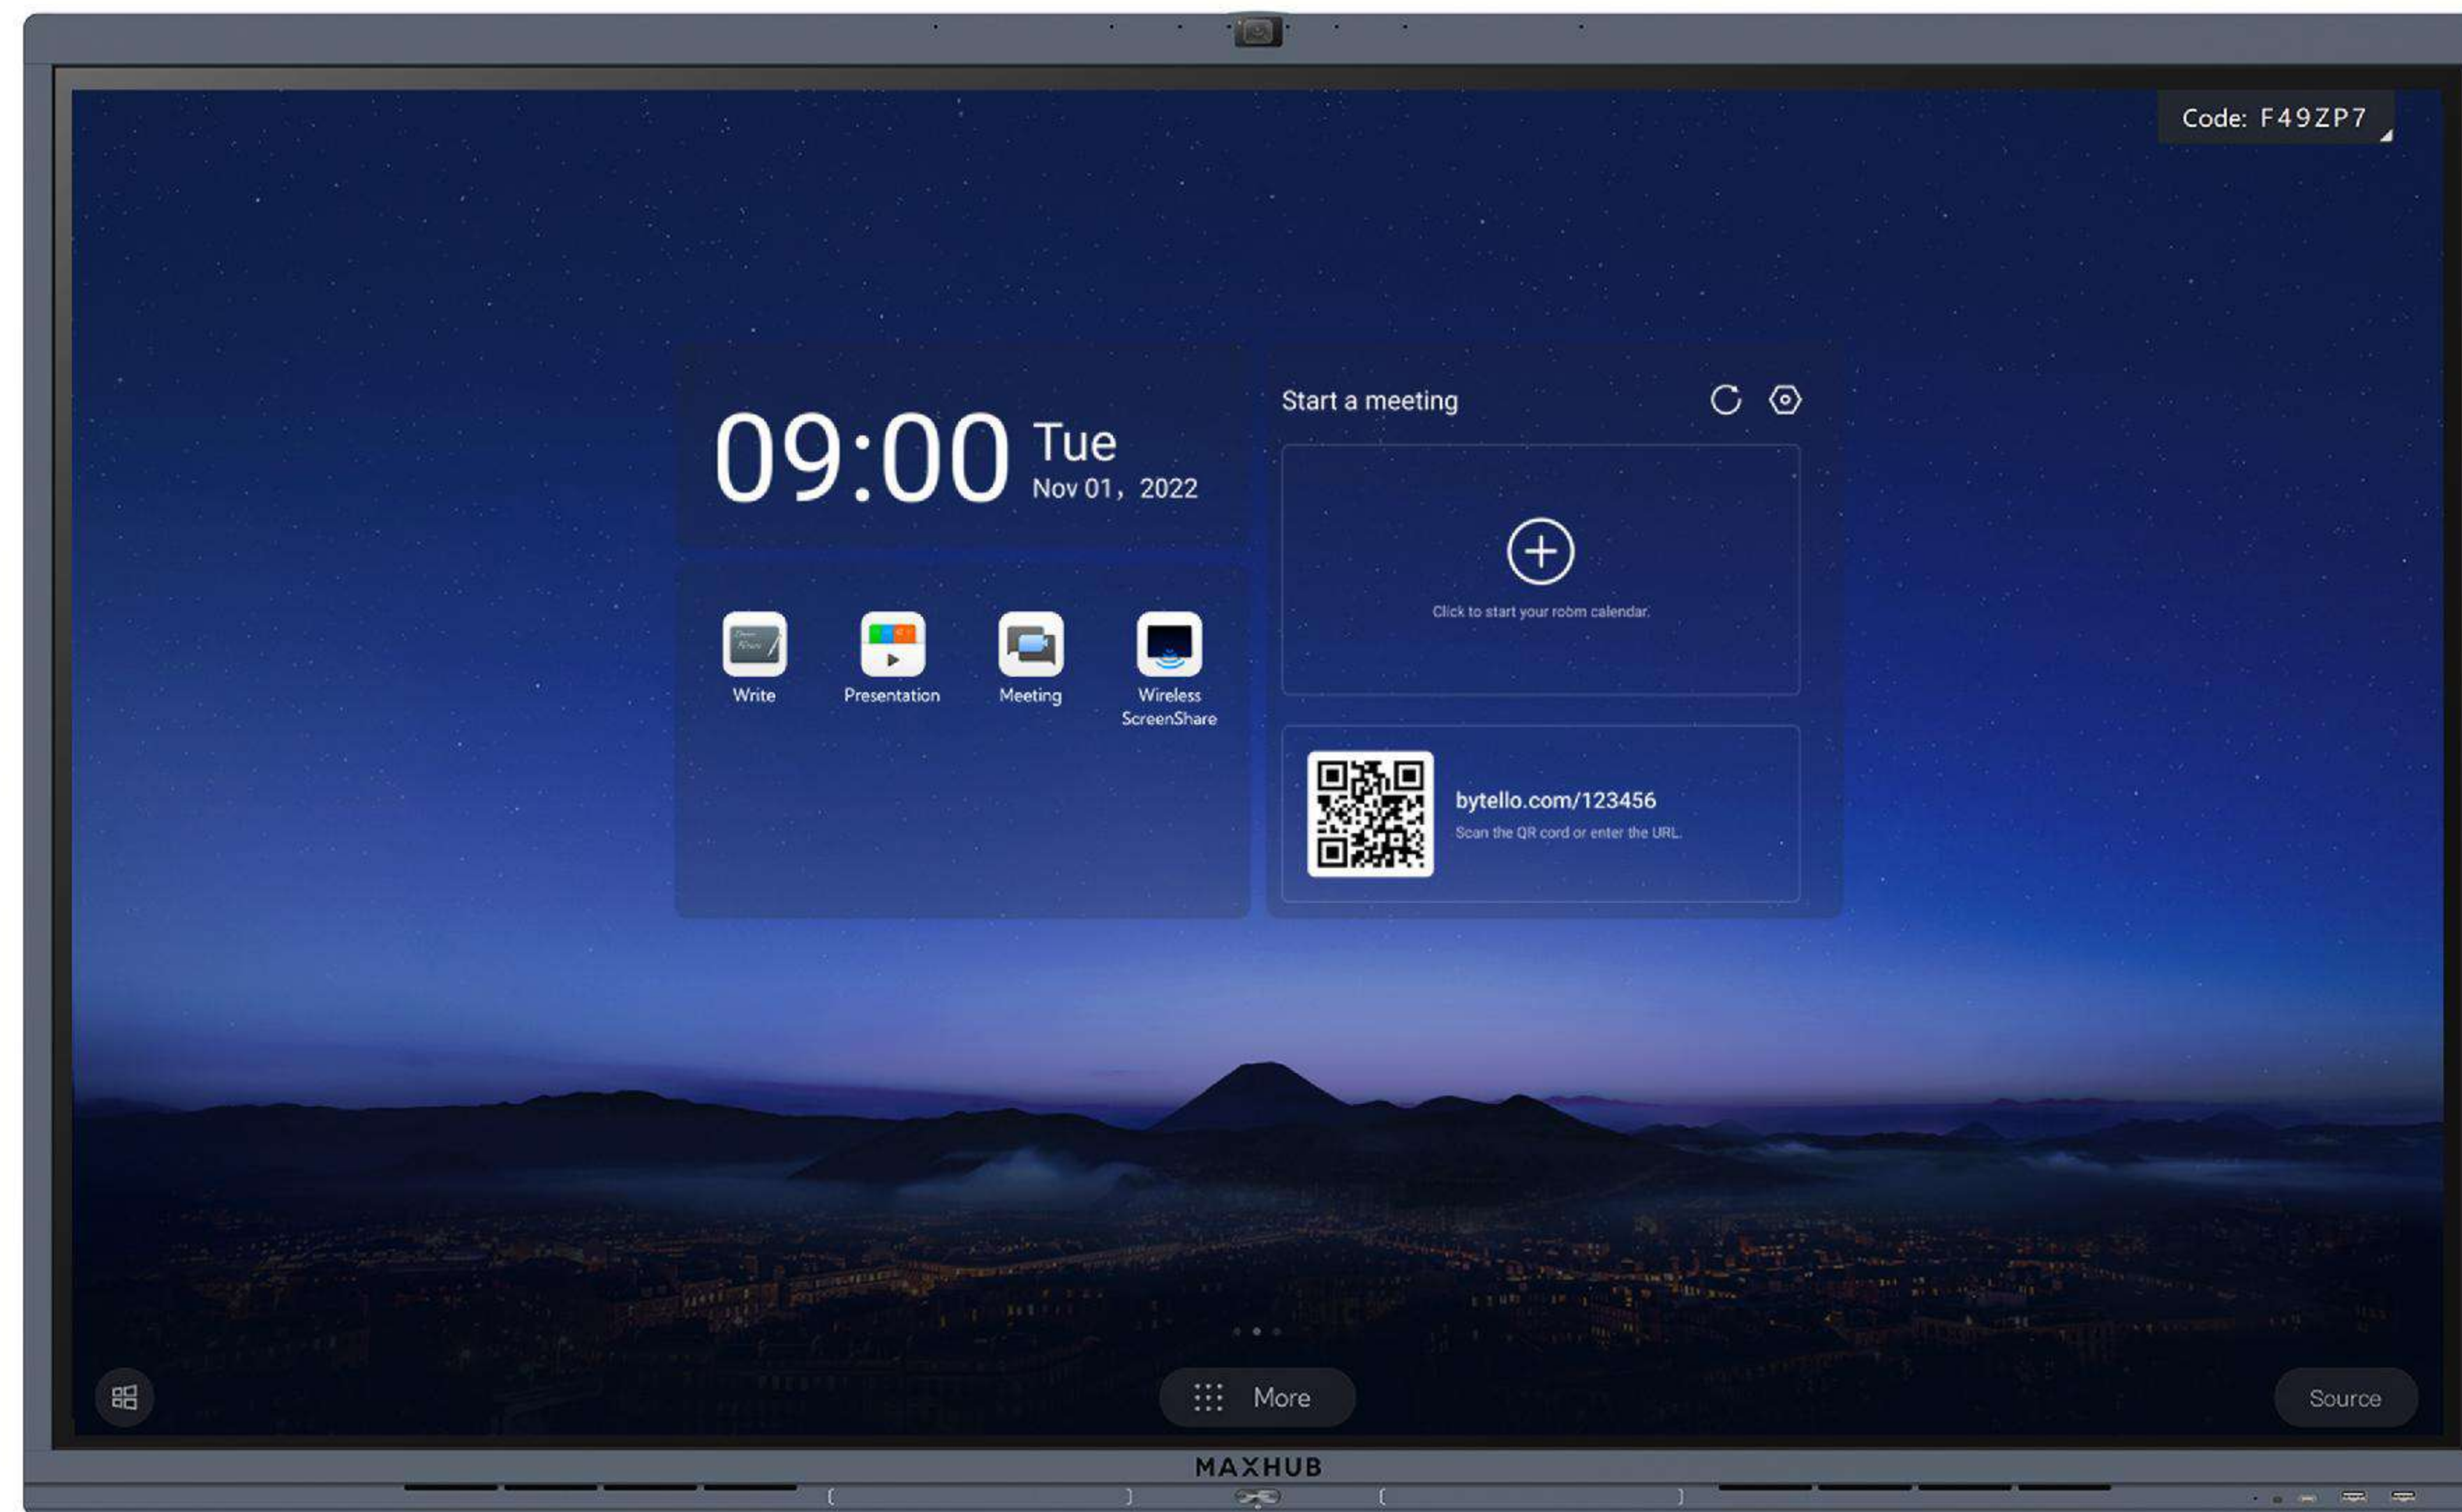

Instant Device Access and Management

IT teams can easily access and manage all MAXHUB devices instantly through the cloud.

Remotely update device firmware, turn the screen on/off, install apps, deliver a message to all panels, and more using the pre-installed MAXHUB device-management app.

Effortless Access with MAXHUB OS 6.0

MAXHUB OS 6.0 provides easy access to whiteboarding, video conferencing apps, and wireless projection. Users can personalize the customizable homepage for a tailored user experience, and join a scheduled meeting with just one click thanks to the integrated calendar design.