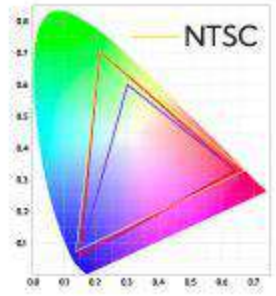

AI noise reduction

10th Gen Intel CPU

$\Delta E \leq 2$ professional-grade color accuracy

90% NTSC color gamut

92° HFOV

Auto-Framing

8-meter voice pickup range

48MP camera

Distinguish Every Detail in Ultra-HD

Experience 1.07 billion colors in brilliant detail with high-color gamut and ultra-HD, 4K display, promising a professional-grade image quality. Zero-bonding technology effectively reduces air refraction and parallax for enhanced visual clarity.

View Vibrant Deep Colors

90% NTSC high-color gamut, compatible with a variety of color spaces. The V6 Classic Series offers color gamut restoration across a variety of formats, including presentations, printed documents, and video clips.