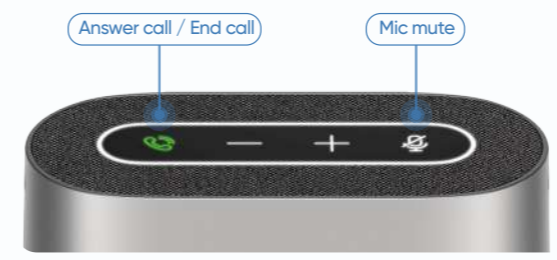

Sound Cube Speakerphone

Connect and collaborate easily with Hikvision's Sound Cube speakerphone for remote conferencing and enjoy natural, clear sound all around.

The Sound Cube brings your far-away team members close, anywhere in the world. Everyone's voice and ideas are important – now, they can be heard clearly and completely.

360° voice pick-up & sound amplification

Clear audio and stable sound all around

AI noise reduction

Intelligently filters out background noise

Air conditioning humming Keyboard tapping Knocking on the table

Echo suppression & anti-reverberation

- Audio from the sound speaker will not be picked up by microphones
- Reducing the sound reverberation caused by hard surfaces (walls, ceilings, tables, etc.).

Howling sound Audio feedback

Easy to adjust volume or mute mic

Controlling your meeting quickly and easily

Flexible connectivity options for smart devices and PCs

Wireless USB adapter Bluetooth USB cable

Portable, compact and lightweight for easy travel