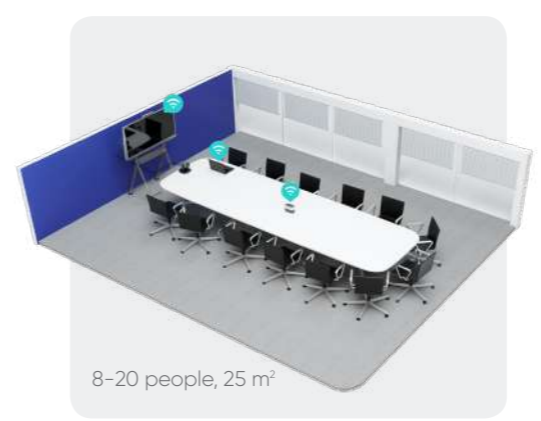

3-8 people, 15 m²

Small & medium-sized conferencing

Audio and video devices: All-in-One A/V Pillar, or Sound Cube Speakerphone and Camera Bar are recommended. Enjoy 1080p or better video quality, 3- to 5-meter pick-up distance, and sound amplification.

Display devices: Interactive Flat Panel & Monitor.

Video Conference Host: 65" Interactive Flat Panel display and laptop.

Video Software: Zoom, Webex, Tencent Meeting, WeChat, DingTalk, and more.

8-20 people, 25 m²