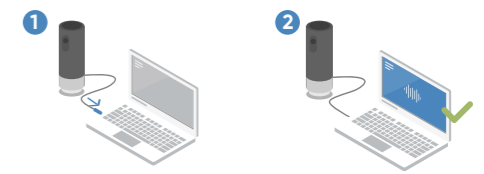

Controlling your meeting quickly and easily

All-in-One Pillar

3 in 1 design

One device to start remote meeting easily

120° super wide-angle without distortion

Greater coverage with one view

Intelligent noise reduction

Filters unwanted ambient noise in the room

Bluetooth remote control

Plug and play

No need to install plug-ins

All-in-One Bar

Smart auto framing

All participants always remain in the center of the image, even when someone leaves or joins.

Smart speaker tracking

Automatic focus and tracking the speaker keeps the key person in the center.

All-in-One Audio and Video Products

Quickly start a meeting with Hikvision's All-in-One Pillar or All-in-One Camera Bar, and enjoy a powerful audio and video conferencing experience without hassle. With their sleek and all-in-one design, these two products are easy to use, manage and deploy, delivering brilliant imaging and high-performance audio for a more natural and productive meeting.