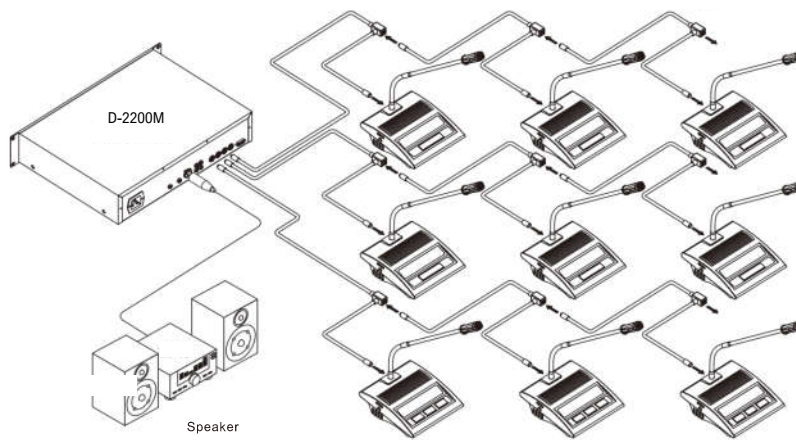

D-2200M System Connection