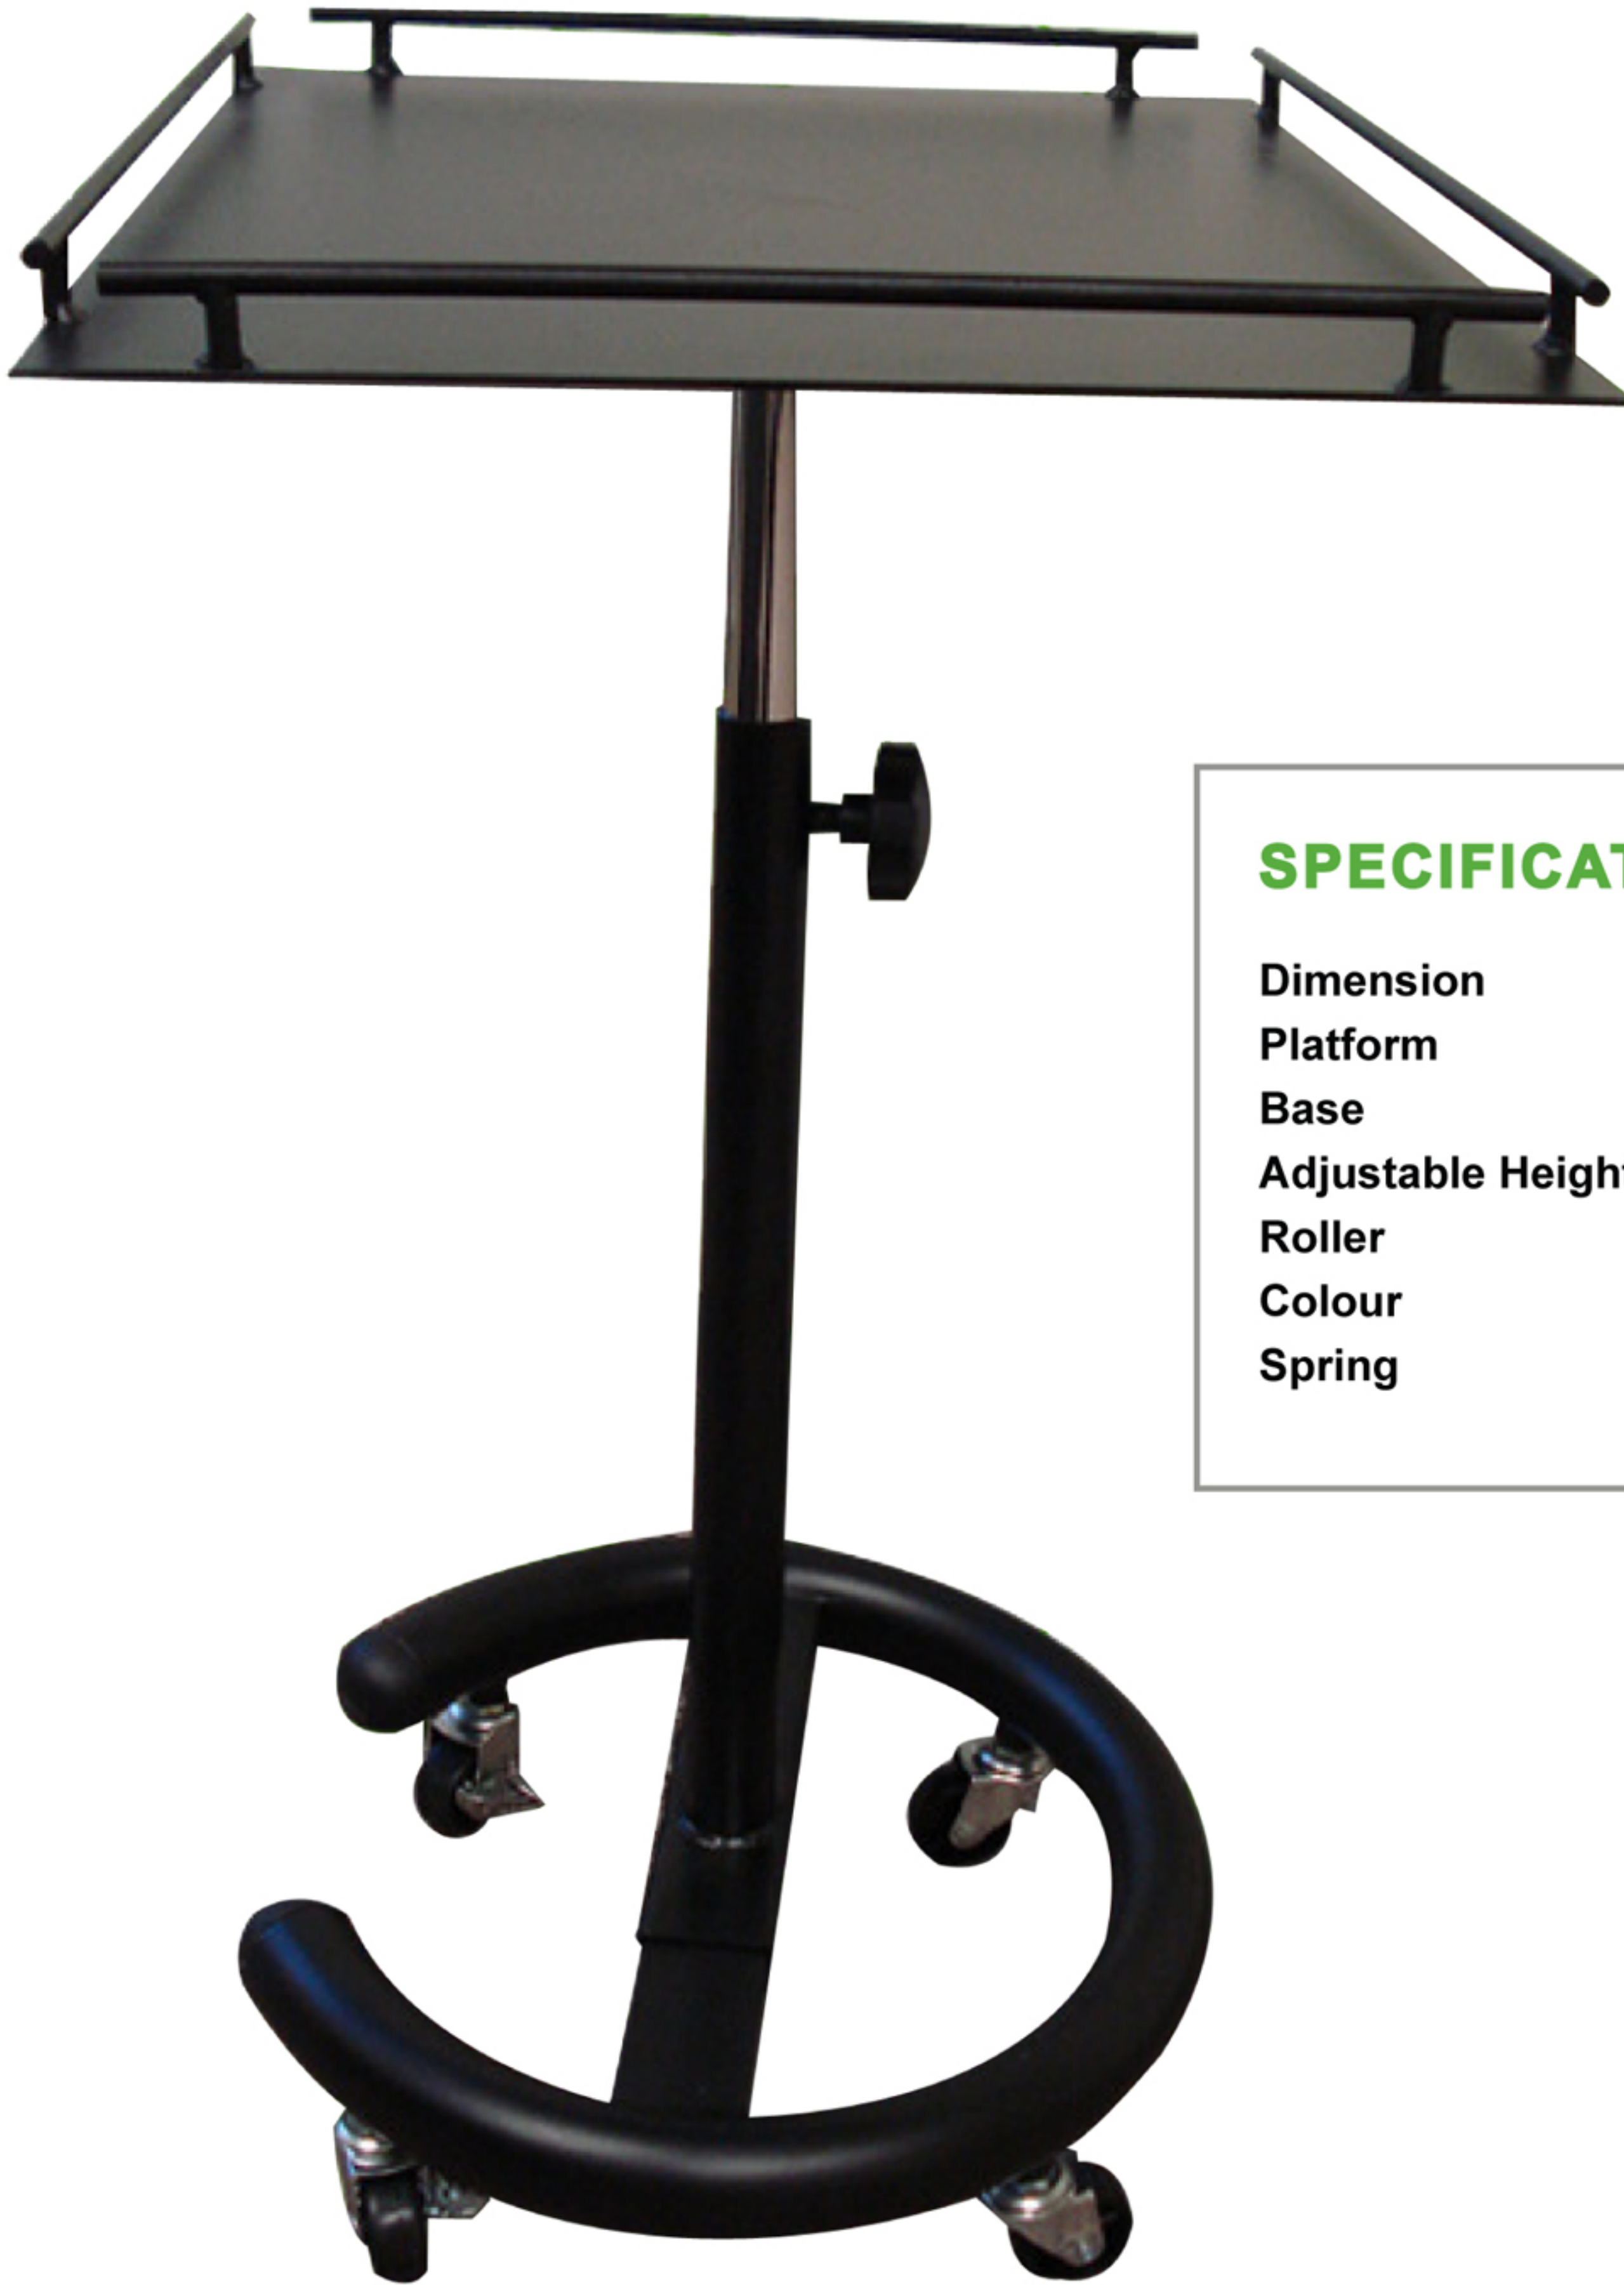

# Flexi - Spring Projector Trolley

➤ Model : V-FXPT

## SPECIFICATIONS

Dimension	:	446 W x 182 (D) x 540 (H) mm
Platform	:	16" x 20" x 3.5mm Steel Plate
Base	:	16" x 50mm x 1.8mm Round Steel
Adjustable Height	:	24" to 39"
Roller	:	Heavy Duty with Lock
Colour	:	Black Epoxy & Chrome
Spring	:	Flexible Spring System to Adjust Height